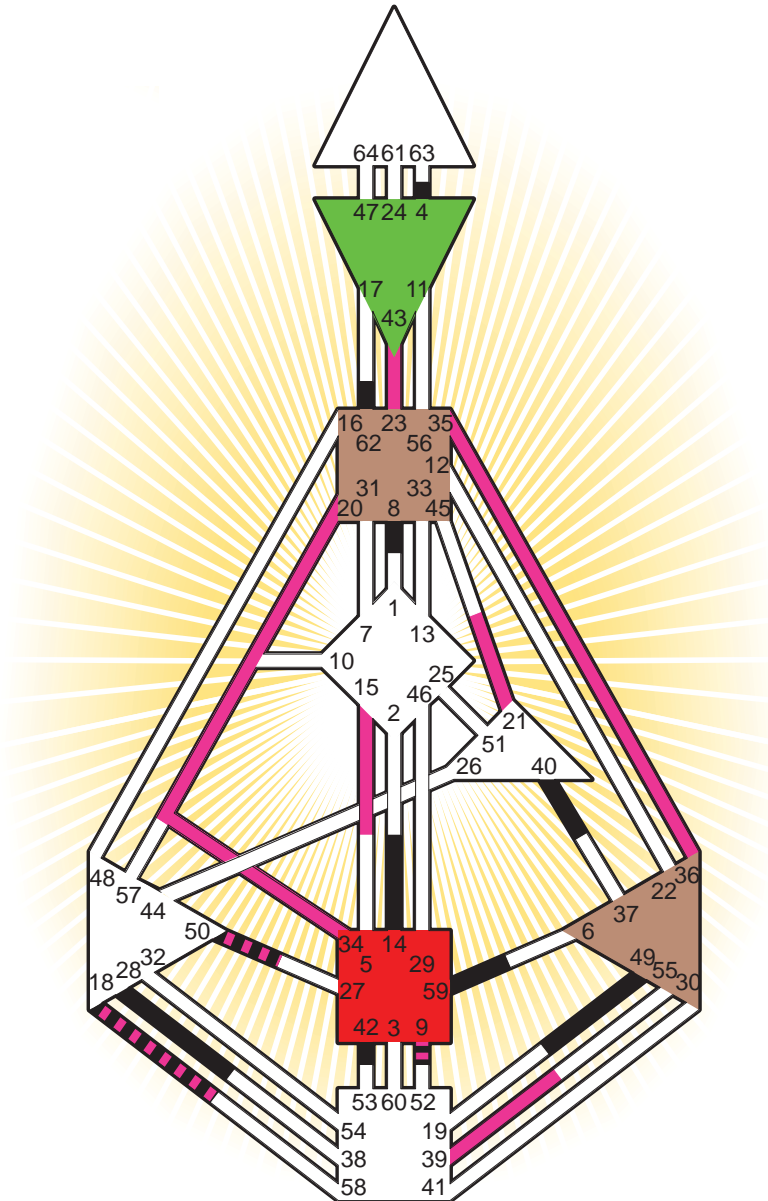

#### Definition Type

- No Definition
- Single Definition
- Split Definition
- Triple Split Definition
- Quadruple Split Definition

#### Mode

- To Wait
- To Do

#### Defined Centers

- Throat
- Head
- Ji
- Heart
- Sacral
- Root

#### Awareness

- Mental (Ajna)
- Intuitive (Spleen)
- Emotional (Solar Plexus)

	☉	⊕	☾	♋	♌	♍	♎	♏	♐	♑	♒	♓	
Personality	4.1	49.1	28.4	14.3	8.3	59.2	40.6	8.5	42.5	62.6	50.3	9.4	18.4
Design	23.3	43.3	35.1	34.1	20.1	35.2	15.6	36.2	21.4	39.6	50.4	9.6	18.4