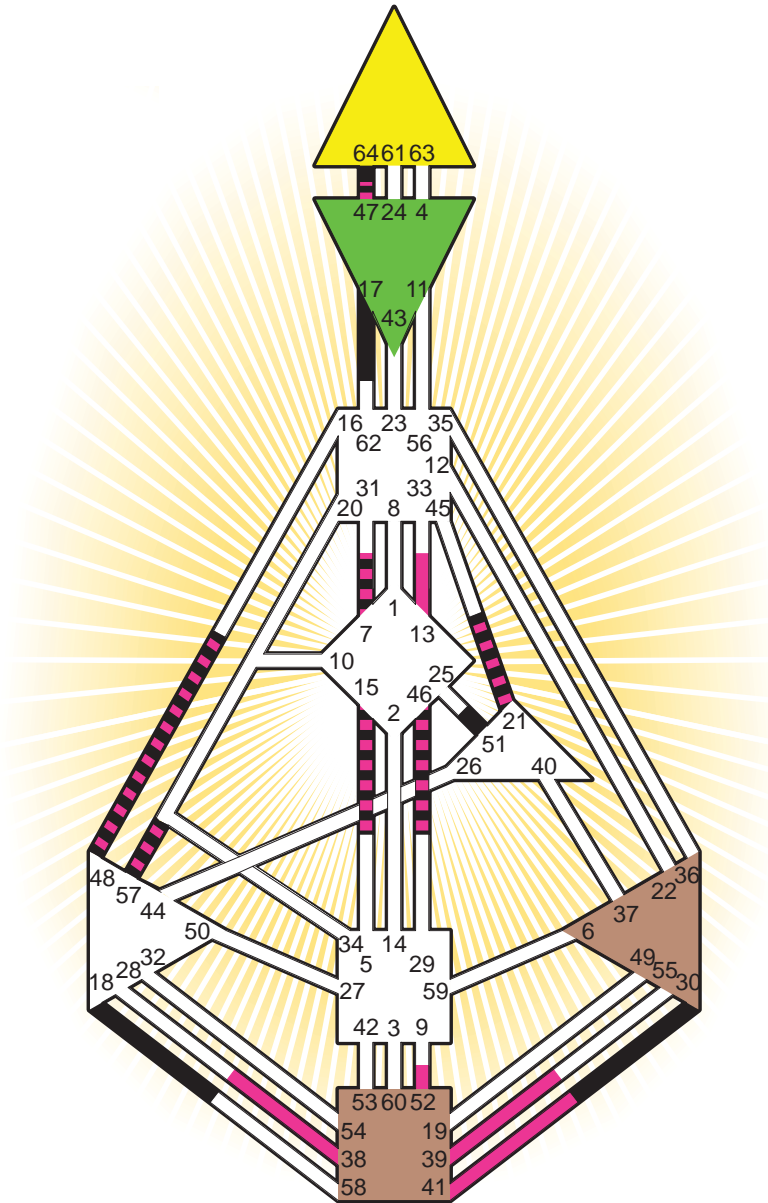

ZEN HUMAN DESIGN

INDIVIDUAL CHART

Samuel Alito

Personality

Trenton, NJ
 1. April 1950
 00:56:00 EST
 05:56:00 GMT

Design

3. January 1950
 21:13:27 GMT

Rodden Rating **AA**

Definition Type

- No Definition
- Single Definition
- Split Definition
- Triple Split Definition
- Quadruple Split Definition

Mode

- To Wait
- To Do

Defined Centers

- Throat ■ Head
- Ji ■ Heart
- Sacral ■ Root

Awareness

- Mental (Ajna)
- Intuitive (Spleen)
- Emotional (Solar Plexus)

	☉	⊕	☾	♈	♉	♊	♋	♌	♍	♎	♏	♐	♑
Personality	21.2	48.2	<u>47.2</u>	17.4	18.4	51.1	<u>30.1</u>	46.1	<u>30.3</u>	<u>64.3</u>	15.4	57.2	7.3
Design	38.4	39.4	52.5	21.3	48.3	<u>41.1</u>	13.5	46.6	<u>41.6</u>	<u>47.3</u>	15.5	57.3	7.5