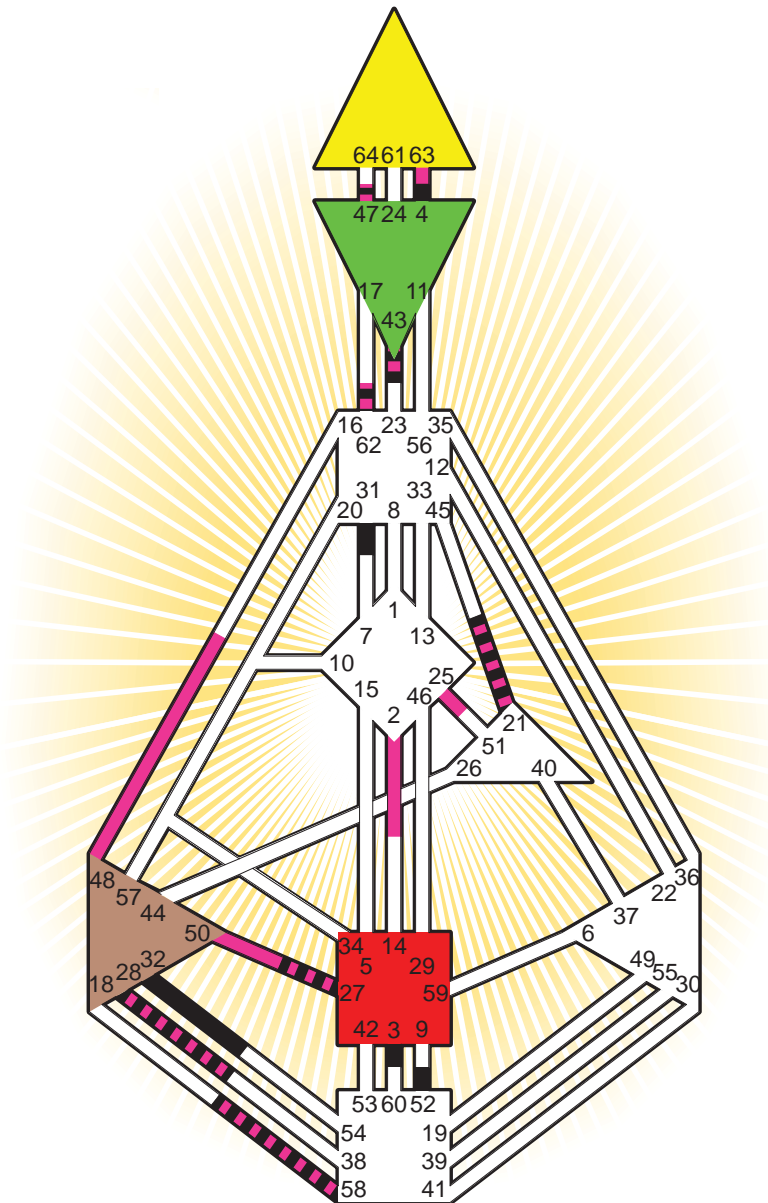

ZEN HUMAN DESIGN

INDIVIDUAL CHART

Pamela Anderson

Personality

Ladysmith BC, CDN
 1. July 1967
 04:08:00 PDT
 11:08:00 GMT

Design

1. April 1967
 08:39:13 GMT

Rodden Rating **A**

Definition Type

- No Definition
- Single Definition
- Split Definition
- Triple Split Definition
- Quadruple Split Definition

Mode

- To Wait
- To Do

Defined Centers

- Throat
- Ji
- Sacral
- Head
- Heart
- Root

Awareness

- Mental (Ajna)
- Intuitive (Spleen)
- Emotional (Solar Plexus)

	☉	⊕	☾	♋	♌	♍	♎	♏	♐	♑	♒	♓	
Personality	52.6	58.6	3.1	27.4	28.4	62.1	4.6	32.2	31.6	21.3	47.5	43.4	47.2
Design	21.2	48.2	58.1	27.6	28.6	63.2	2.2	50.4	62.5	25.6	47.5	43.6	47.2