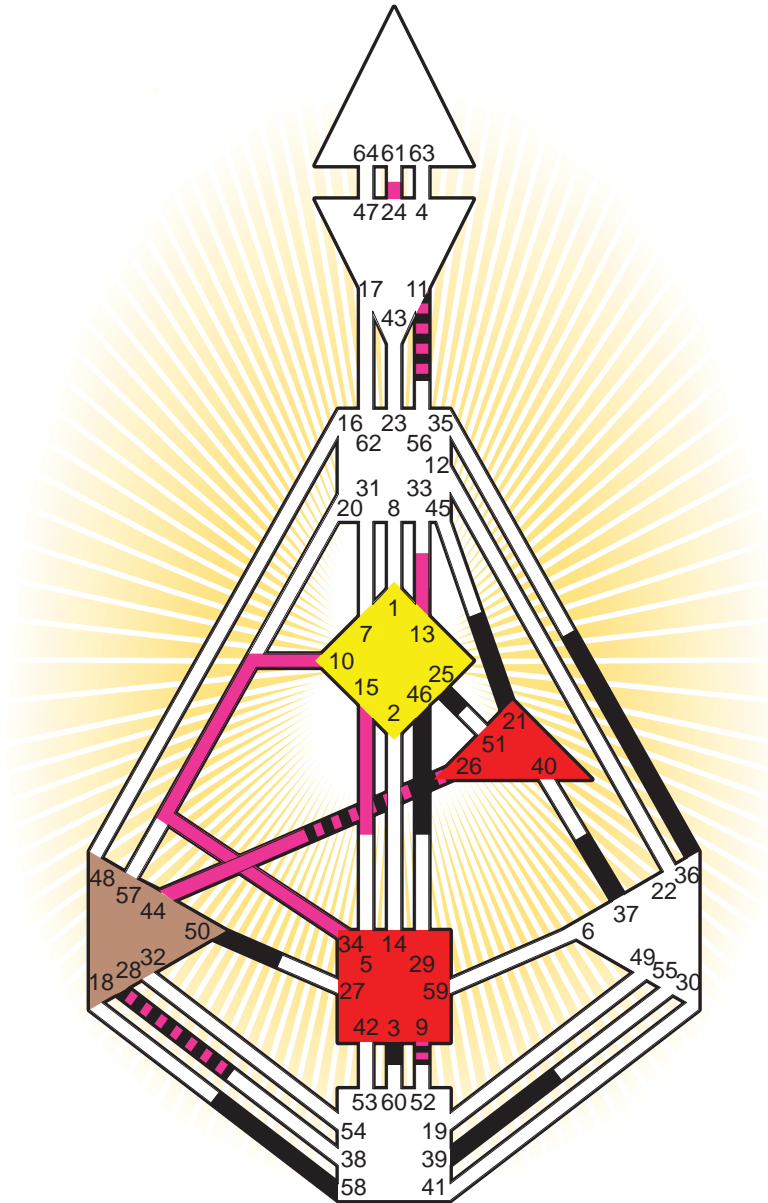

ZEN HUMAN DESIGN

INDIVIDUAL CHART

Casey Anthony

Personality

Warren, OH
19. March 1986
15:10:00 EST
20:10:00 GMT

Design

22. December 1985
20:00:58 GMT

Rodden Rating **C**

Definition Type

- ☐ No Definition
- ☐ Single Definition
- ☒ Split Definition
- ☐ Triple Split Definition
- ☐ Quadruple Split Definition

Mode

- ☒ To Wait
- ☐ To Do

Defined Centers

- ☐ Throat
- ☐ Head
- ☒ Ji
- ☒ Heart
- ☐ Sacral
- ☐ Root

Awareness

- ☐ Mental (Ajna)
- ☒ Intuitive (Spleen)
- ☐ Emotional (Solar Plexus)

	☉	⊕	☾	♋	♌	♍	♎	♏	♐	♑	♒	♓	
Personality	25.1	46.1	39.3	3.5	50.5	36.1	21.5	11.4	37.1	9.5	26.6	58.2	28.6
Design	10.3	15.3	24.5	24.1	44.1	9.5	11.2	28.4	13.4	34.5	26.3	10.6	28.5