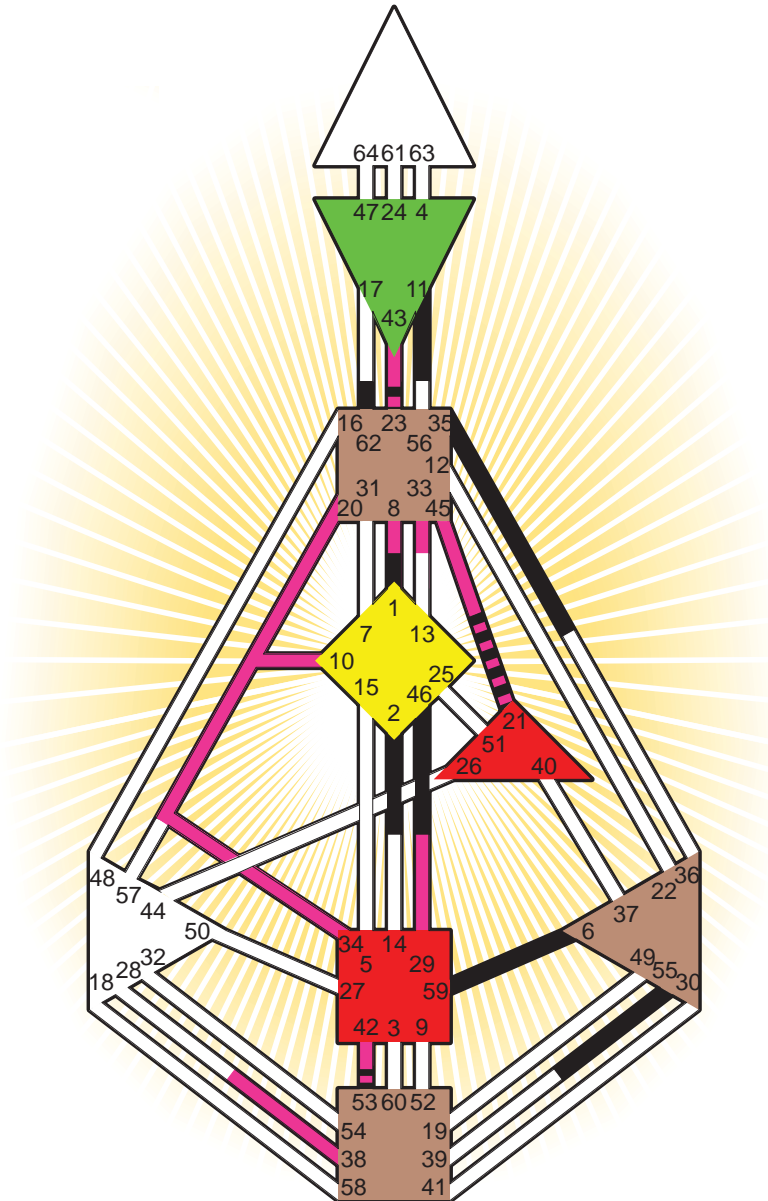

ZEN HUMAN DESIGN

INDIVIDUAL CHART

Yasser Arafat

Personality

Cairo, ET
 27. August 1929
 02:00:00 EET
 00:00:00 GMT

Design

27. May 1929
 00:27:13 GMT

Rodden Rating **DD**

Definition Type

- No Definition
- Single Definition
- Split Definition
- Triple Split Definition
- Quadruple Split Definition

Mode

- To Wait
- To Do

Defined Centers

- Throat
- Head
- Ji
- Heart
- Sacral
- Root

Awareness

- Mental (Ajna)
- Intuitive (Spleen)
- Emotional (Solar Plexus)

	☉	⊕	☾	♋	♌	♍	♎	♏	♐	♑	♒	♓	
Personality	<u>59.4</u>	<u>55.4</u>	<u>23.4</u>	<u>2.2</u>	<u>1.2</u>	<u>6.3</u>	<u>62.5</u>	<u>46.6</u>	<u>35.3</u>	<u>11.2</u>	<u>21.2</u>	<u>59.2</u>	<u>53.5</u>
Design	<u>20.6</u>	<u>34.6</u>	<u>38.5</u>	<u>23.3</u>	<u>43.3</u>	<u>45.6</u>	<u>42.6</u>	<u>33.1</u>	<u>8.2</u>	<u>10.1</u>	<u>21.1</u>	<u>29.5</u>	<u>53.2</u>