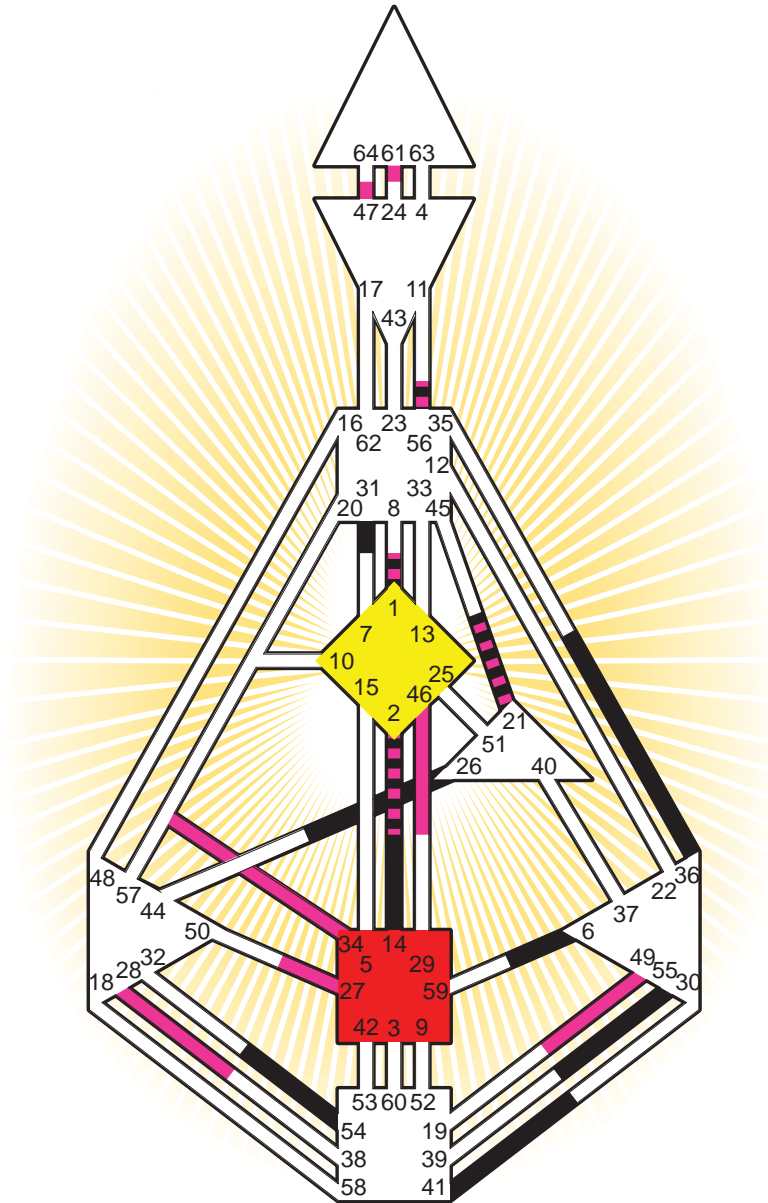

ZEN HUMAN DESIGN

INDIVIDUAL CHART

José Argüelles

Personality

Kasson, MN
 24. January 1939
 18:21:00 CST
 00:21:00 GMT

Design

30. October 1938
 05:22:55 GMT

Rodden Rating **C**

Definition Type

- No Definition
- Single Definition
- Split Definition
- Triple Split Definition
- Quadruple Split Definition

Mode

- To Wait
- To Do

Defined Centers

- Throat
- Head
- Ji
- Heart
- Sacral
- Root

Awareness

- Mental (Ajna)
- Intuitive (Spleen)
- Emotional (Solar Plexus)

	☉	⊕	☾	♈	♉	♊	♋	♌	♍	♎	♏	♐	♑
Personality	41.3	31.3	36.1	1.1	<u>2.1</u>	54.4	26.1	<u>14.4</u>	55.6	21.4	<u>2.1</u>	6.1	56.5
Design	28.5	27.5	61.4	1.5	<u>2.5</u>	1.6	34.6	46.6	49.4	21.4	<u>2.4</u>	47.6	56.6