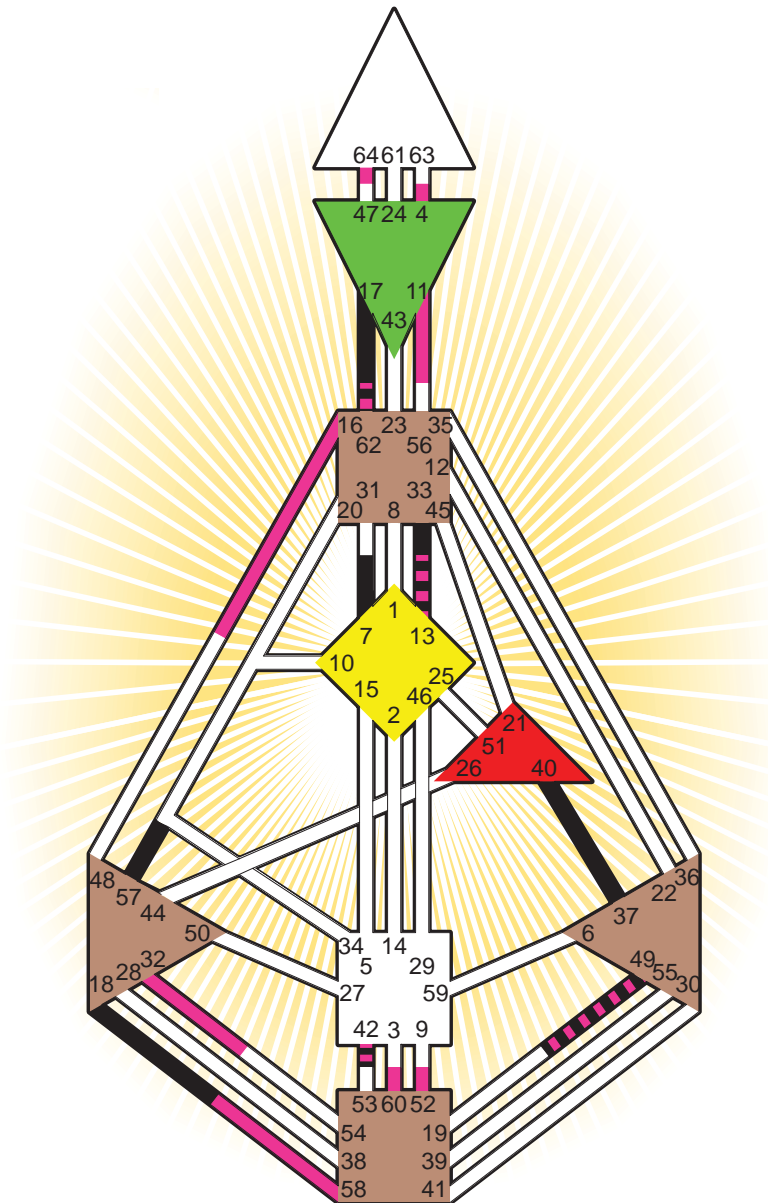

ZEN HUMAN DESIGN

INDIVIDUAL CHART

Alan Arkin

Personality

New York, NY
 26. March 1934
 04:17:00 EST
 09:17:00 GMT

Design

29. December 1933
 04:36:06 GMT

Rodden Rating **AA**

Definition Type

- No Definition
- Single Definition
- Split Definition
- Triple Split Definition
- Quadruple Split Definition

Mode

- To Wait
- To Do

Defined Centers

- Throat
- Head
- Ji
- Heart
- Sacral
- Root

Awareness

- Mental (Ajna)
- Intuitive (Spleen)
- Emotional (Solar Plexus)

	☉	⊕	☾	♋	♌	♍	♎	♏	♐	♑	♒	♓	
Personality	<u>17.2</u>	<u>18.2</u>	<u>33.4</u>	<u>13.6</u>	<u>7.6</u>	<u>37.3</u>	<u>49.3</u>	<u>17.6</u>	<u>57.6</u>	<u>49.6</u>	<u>42.6</u>	<u>40.5</u>	<u>62.2</u>
Design	<u>58.4</u>	<u>52.4</u>	<u>16.3</u>	<u>49.2</u>	<u>4.2</u>	<u>11.3</u>	<u>13.6</u>	<u>60.5</u>	<u>32.1</u>	<u>13.1</u>	<u>42.3</u>	<u>64.2</u>	<u>62.4</u>