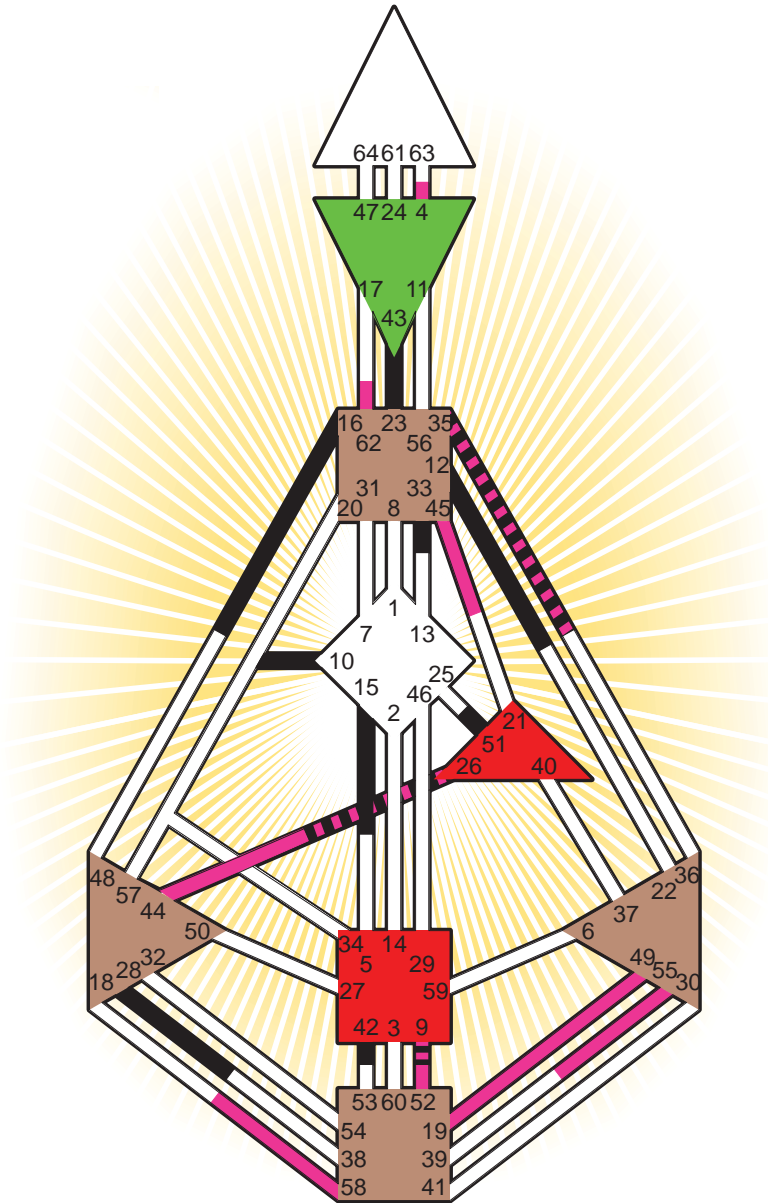

ZEN HUMAN DESIGN

INDIVIDUAL CHART

Fred Astaire

Personality

Omaha, NE
 10. May 1899
 21:16:00 CST
 03:16:00 GMT

Design

11. February 1899
 02:45:37 GMT

Rodden Rating **AA**

Definition Type

- No Definition
- Single Definition
- Split Definition
- Triple Split Definition
- Quadruple Split Definition

Mode

- To Wait
- To Do

Defined Centers

- Throat
- Head
- Ji
- Heart
- Sacral
- Root

Awareness

- Mental (Ajna)
- Intuitive (Spleen)
- Emotional (Solar Plexus)

	☉	⊕	☾	♋	♌	♍	♎	♏	♐	♑	♒	♓	
Personality	<u>23.2</u>	<u>43.2</u>	16.2	10.2	15.2	42.4	51.2	33.4	28.2	<u>26.6</u>	<u>9.2</u>	12.1	35.4
Design	<u>49.4</u>	<u>4.4</u>	55.3	58.5	<u>52.5</u>	<u>19.3</u>	58.2	62.1	<u>44.3</u>	<u>26.5</u>	<u>9.3</u>	45.6	35.3