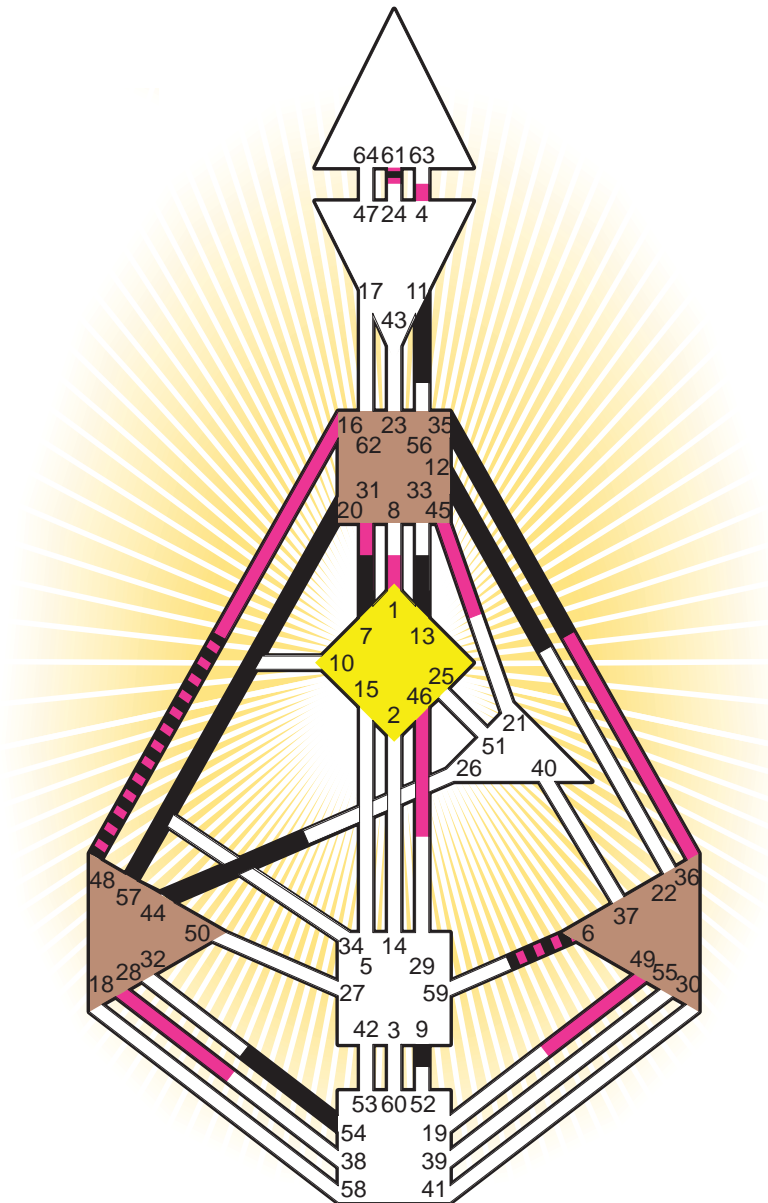

Jane Austen

Personality

Steventon, GBE
 16. December 1775
 23:45:00 LMT
 23:45:00 GMT

Design

20. September 1775
 03:34:41 GMT

Rodden Rating **A**

Definition Type

- No Definition
- Single Definition
- Split Definition
- Triple Split Definition
- Quadruple Split Definition

Mode

- To Wait
- To Do

Defined Centers

- Throat
- Head
- Ji
- Heart
- Sacral
- Root

Awareness

- Mental (Ajna)
- Intuitive (Spleen)
- Emotional (Solar Plexus)

	☉	⊕	☾	♋	♌	♍	♎	♏	♐	♑	♒	♓	
Personality	11.3	12.3	<u>48.6</u>	<u>7.5</u>	13.5	9.1	44.2	54.5	<u>35.5</u>	<u>57.5</u>	<u>20.4</u>	6.3	61.5
Design	6.5	<u>36.5</u>	<u>31.4</u>	4.6	49.6	46.5	28.4	1.2	45.5	<u>48.1</u>	<u>16.1</u>	6.1	61.4