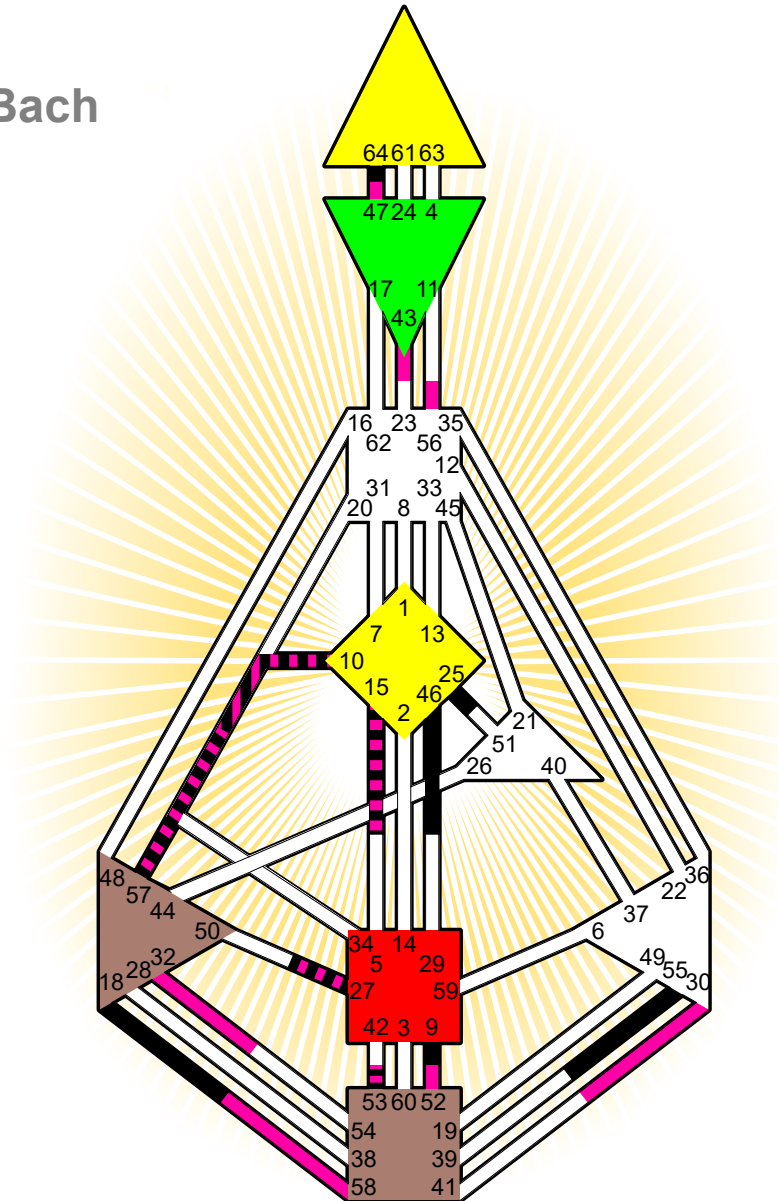

ZEN HUMAN DESIGN

INDIVIDUAL CHART

Johann Sebastian Bach

Personality

Eisenach, D
 21. March 1685
 05:45:00 LMT
 05:03:44 GMT

Design

24. December 1684
 00:25:05 GMT

Rodden Rating **DD**

Definition Type

- No Definition
- Single Definition
- Split Definition
- Triple Split Definition
- Quadruple Split Definition

Mode

- To Wait
- To Do

Defined Centers

- Throat
- Ji
- Sacral
- Head
- Heart
- Root

Awareness

- Mental (Ajna)
- Intuitive (Spleen)
- Emotional (Solar Plexus)

	☉	⊕	☾	♋	♌	♍	♎	♏	♐	♑	♒	♓	
Personality	25.4	46.4	18.5	15.6	10.6	55.6	55.6	9.3	57.5	64.2	27.3	55.3	53.3
Design	10.6	15.6	56.1	52.4	58.4	10.3	43.1	32.6	57.5	47.1	27.1	30.6	53.5