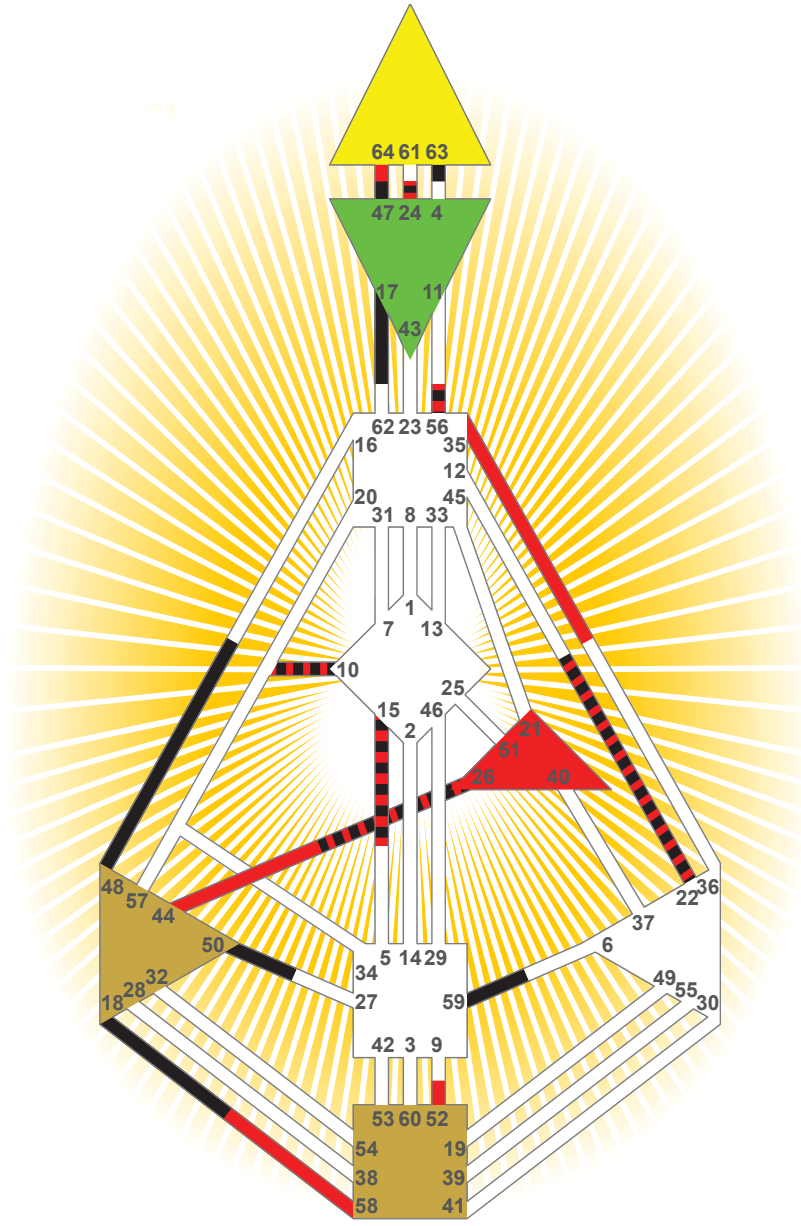

ZEN HUMAN DESIGN

INDIVIDUAL CHART

Silvio Berlusconi

Personality

Milano, I
 29. September 1936
 05:40:00 MET
 04:40:00 GMT

Design

29. June 1936
 19:59:17 GMT

Rodden Rating **A**

Definition Type

- No Definition
- Single Definition
- Split Definition
- Triple Split Definition
- Quadruple Split Definition

Mode

- To Wait
- To Do

Defined Centers

- Throat
- Ji
- Sacral
- Head
- Heart
- Root

Awareness

- Mental (Ajna)
- Intuitive (Spleen)
- Emotional (Solar Plexus)

| | ☉ | ⊕ | ☾ | ♋ | ♌ | ♍ | ♎ | ♏ | ♐ | ♑ | ♒ | ♓ | |
|--------------------|-------------|-------------|-------------|------|------|------|------|------|-------------|------|------|-------------|------|
| Personality | <u>18.3</u> | <u>17.3</u> | <u>63.1</u> | 10.1 | 15.1 | 48.1 | 50.5 | 59.2 | <u>26.2</u> | 22.1 | 24.2 | <u>47.1</u> | 56.3 |
| Design | <u>52.5</u> | <u>58.5</u> | <u>44.4</u> | 10.6 | 15.6 | 35.6 | 52.5 | 15.5 | <u>26.1</u> | 22.6 | 24.2 | <u>64.4</u> | 56.1 |