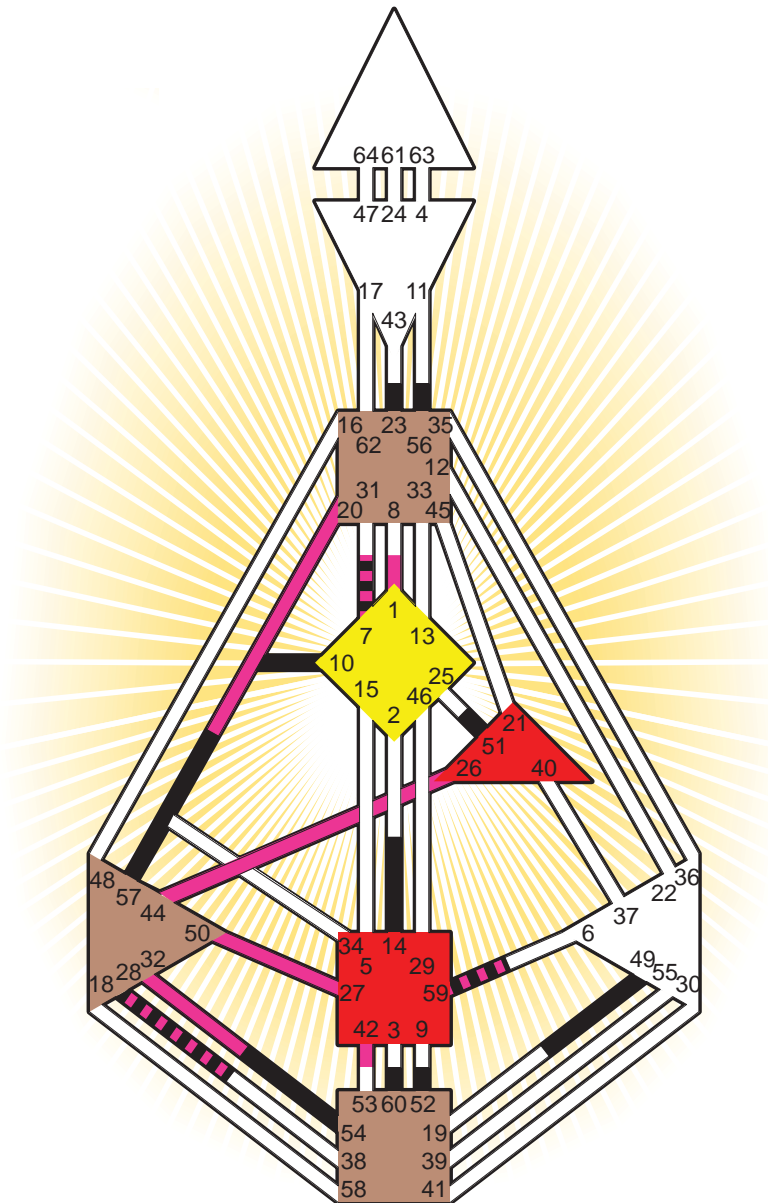

ZEN HUMAN DESIGN

INDIVIDUAL CHART

Linda Blair

Personality

Saint Louis, MO
22. January 1959
11:15:00 CST
17:15:00 GMT

Design

27. October 1958
21:12:47 GMT

Rodden Rating **AA**

Definition Type

- No Definition
- Single Definition
- Split Definition
- Triple Split Definition
- Quadruple Split Definition

Mode

- To Wait
- To Do

Defined Centers

- Throat
- Head
- Ji
- Heart
- Sacral
- Root

Awareness

- Mental (Ajna)
- Intuitive (Spleen)
- Emotional (Solar Plexus)

	☉	⊕	☾	♋	♌	♍	♎	♏	♐	♑	♒	♓	
Personality	60.6	56.6	52.3	57.2	51.2	54.3	49.1	23.5	14.4	10.4	7.2	28.6	59.4
Design	28.3	27.3	27.5	32.2	42.2	1.6	50.5	20.1	44.3	26.6	7.4	28.3	59.4