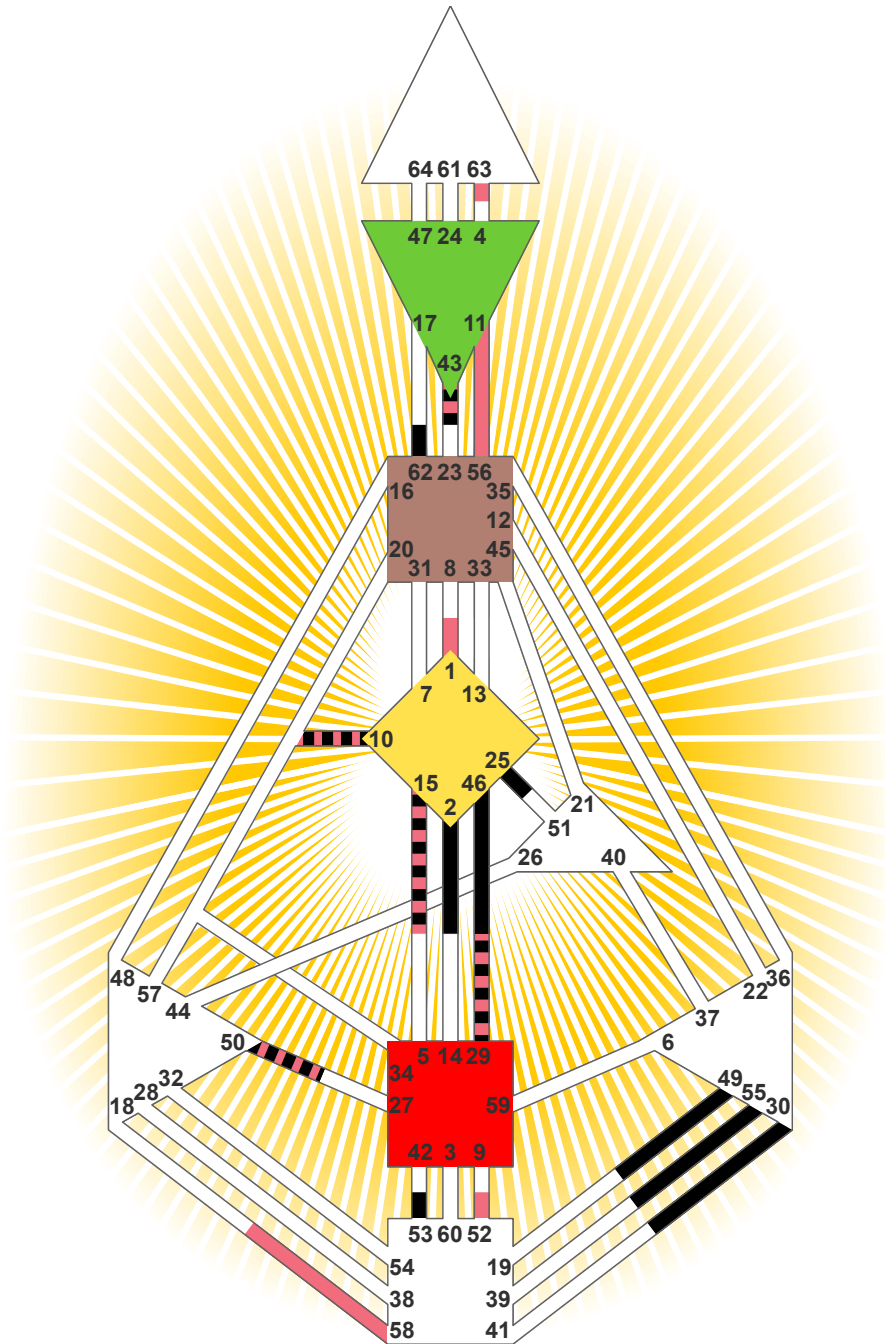

Definition Type

- No Definition
- Single Definition
- Split Definition
- Triple Split Definition
- Quadruple Split Definition

Mode

- To Wait
- To Do

Defined Centers

- Throat
- Head
- Ji
- Heart
- Sacral
- Root

Awareness

- Mental (Ajna)
- Intuitiv (Spleen)
- Emotional (Solar Plexus)

	☉	☊	☋	♋	♌	♍	♎	♏	♐	♑	♒	♓	
Personality	25.3	46.3	30.5	10.4	15.4	55.6	49.1	2.4	53.6	43.3	62.4	50.2	29.1
Design	10.5	15.5	11.3	58.2	52.2	10.4	43.3	63.4	56.2	1.5	56.1	50.2	29.3