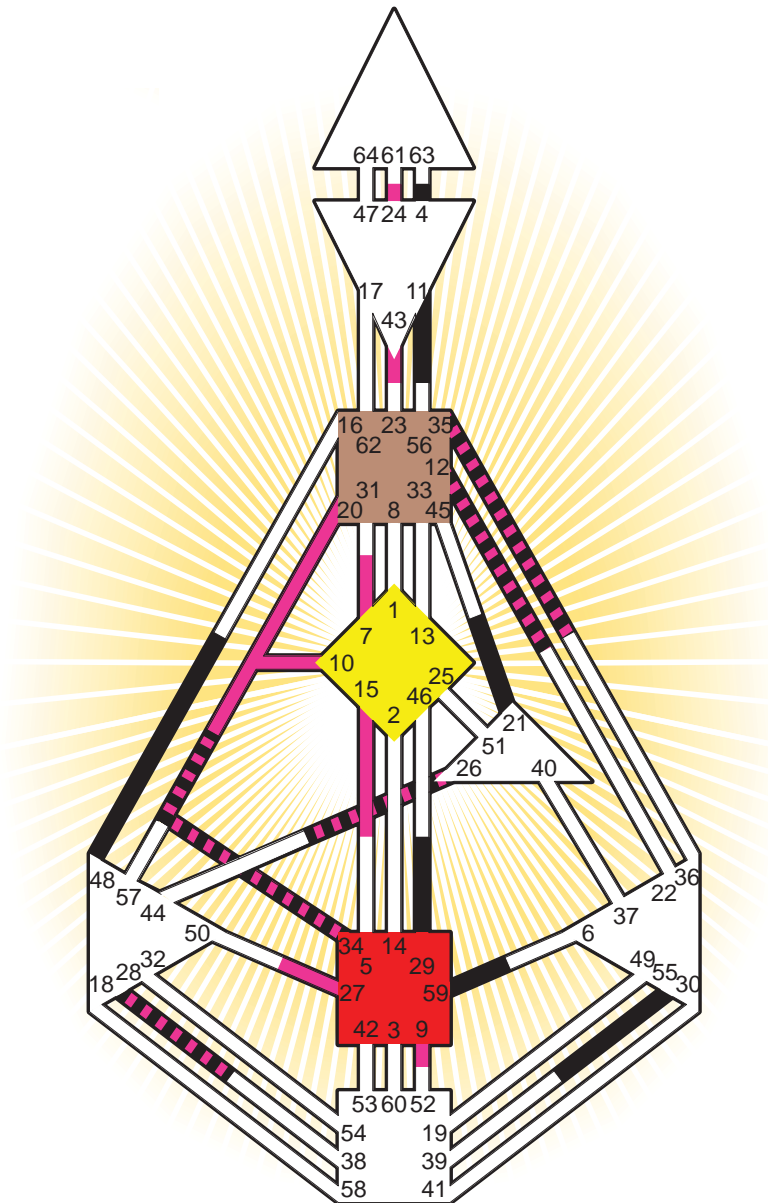

Definition Type

- No Definition
- Single Definition
- Split Definition
- Triple Split Definition
- Quadruple Split Definition

Mode

- To Wait
- To Do

Defined Centers

- Throat
- Head
- Ji
- Heart
- Sacral
- Root

Awareness

- Mental (Ajna)
- Intuitive (Spleen)
- Emotional (Solar Plexus)

	☉	⊕	☾	♋	♌	♍	♎	♏	♐	♑	♒	♓	
Personality	59.1	55.1	21.6	11.5	12.5	4.4	29.1	48.3	28.4	26.1	<u>34.5</u>	12.5	35.6
Design	<u>20.3</u>	<u>34.3</u>	43.2	<u>10.2</u>	15.2	24.5	27.1	7.5	28.1	26.6	9.1	12.2	35.4