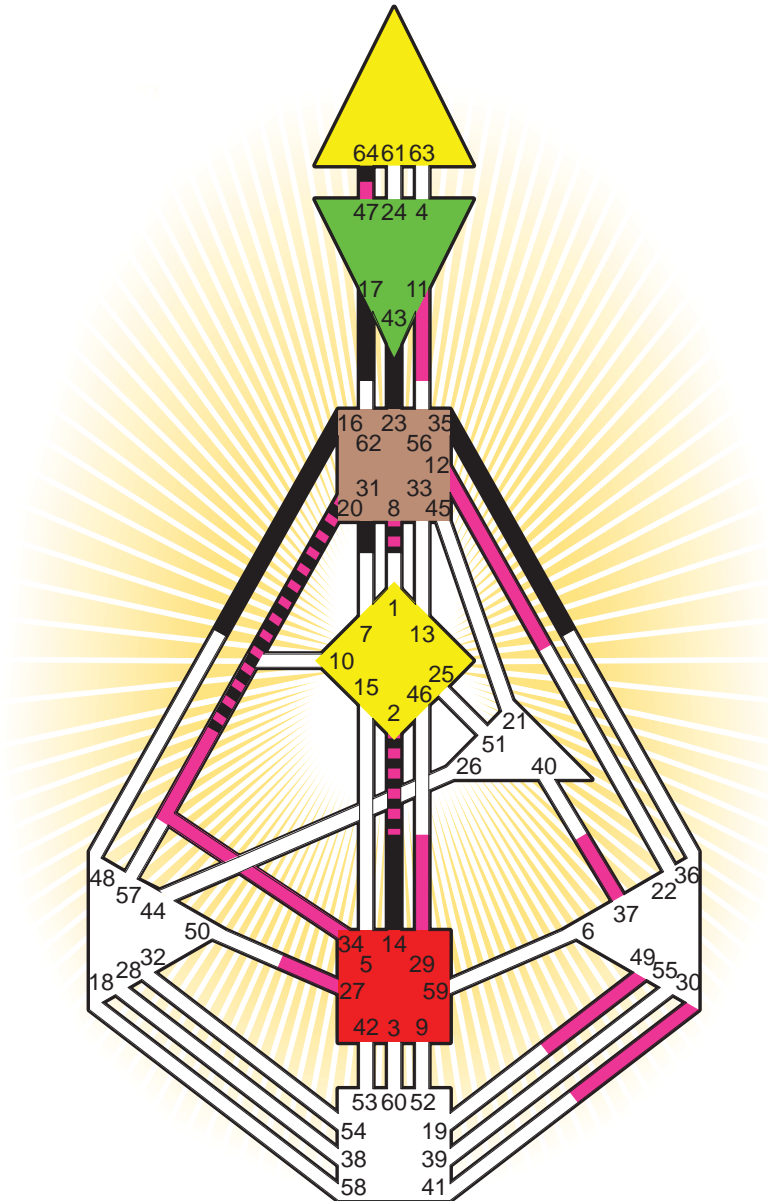

ZEN HUMAN DESIGN

INDIVIDUAL CHART

Georges Braque

Personality

Argenteuil, F
 13. May 1882
 21:00:00 LMT
 20:51:00 GMT

Design

13. February 1882
 16:50:57 GMT

Rodden Rating **AA**

Definition Type

- No Definition
- Single Definition
- Split Definition
- Triple Split Definition
- Quadruple Split Definition

Mode

- To Wait
- To Do

Defined Centers

- Throat
- Head
- Ji
- Heart
- Sacral
- Root

Awareness

- Mental (Ajna)
- Intuitive (Spleen)
- Emotional (Solar Plexus)

	☉	⊕	☾	♋	♌	♍	♎	♏	♐	♑	♒	♓	
Personality	<u>23.5</u>	<u>43.5</u>	17.4	<u>14.6</u>	8.6	16.1	35.3	31.1	<u>20.6</u>	2.4	<u>64.4</u>	<u>2.4</u>	8.5
Design	<u>30.1</u>	<u>29.1</u>	11.2	<u>34.6</u>	<u>20.6</u>	<u>37.5</u>	<u>49.5</u>	12.6	<u>2.6</u>	<u>27.6</u>	<u>47.1</u>	<u>2.1</u>	<u>8.4</u>