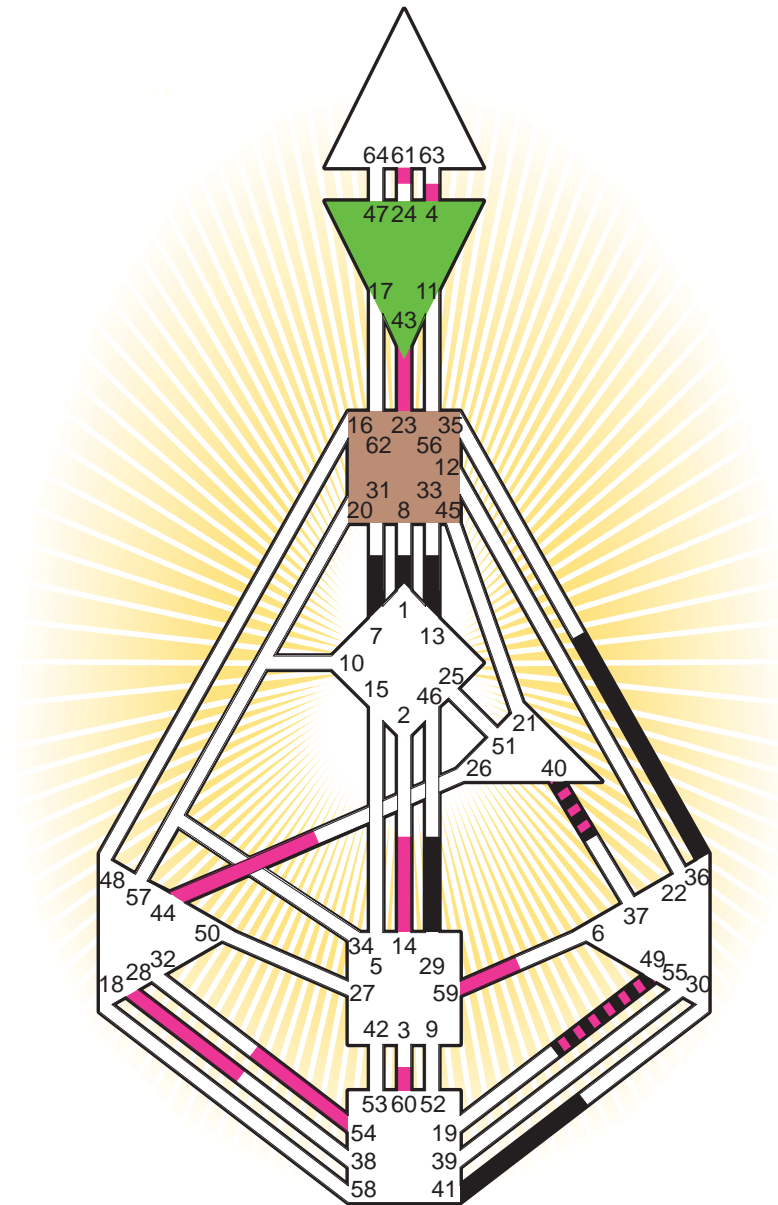

ZEN HUMAN DESIGN

INDIVIDUAL CHART

Garth Brooks

Personality

Tulsa, OK
 7. February 1962
 13:07:00 CST
 19:07:00 GMT

Design

13. November 1961
 04:00:55 GMT

Rodden Rating **A**

Definition Type

- No Definition
- Single Definition
- Split Definition
- Triple Split Definition
- Quadruple Split Definition

Mode

- To Wait
- To Do

Defined Centers

- Throat
- Head
- Ji
- Heart
- Sacral
- Root

Awareness

- Mental (Ajna)
- Intuitive (Spleen)
- Emotional (Solar Plexus)

	☉	⊕	☾	♈	♉	♊	♋	♌	♍	♎	♏	♐	♑
Personality	13.6	7.6	36.6	7.6	13.6	13.1	49.3	41.3	49.1	41.3	29.5	1.1	40.4
Design	<u>43.2</u>	<u>23.2</u>	54.6	4.5	49.5	28.1	28.1	14.6	60.6	61.5	59.1	44.5	40.5