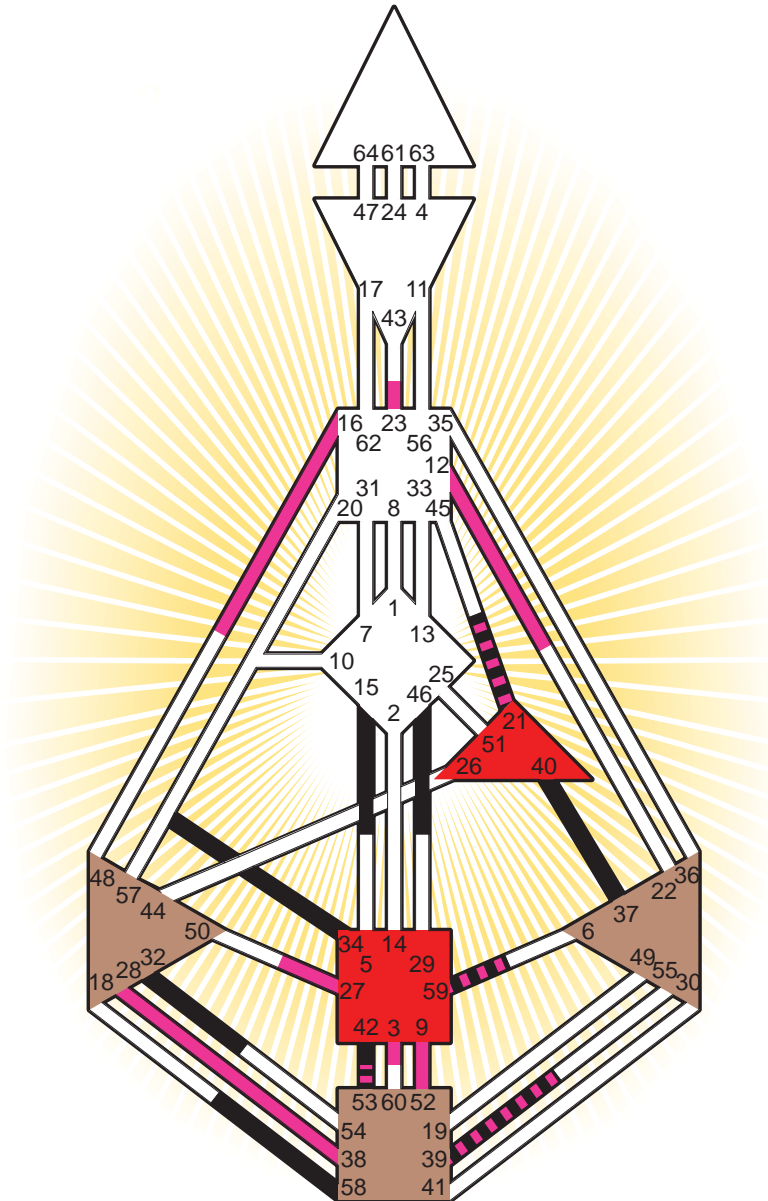

ZEN HUMAN DESIGN

INDIVIDUAL CHART

Warren Buffett

Personality

Omaha, NE
 30. August 1930
 15:00:00 CST
 21:00:00 GMT

Design

30. May 1930
 22:12:54 GMT

Rodden Rating **A**

Definition Type

- No Definition
- Single Definition
- Split Definition
- Triple Split Definition
- Quadruple Split Definition

Mode

- To Wait
- To Do

Defined Centers

- Throat
- Head
- Ji
- Heart
- Sacral
- Root

Awareness

- Mental (Ajna)
- Intuitive (Spleen)
- Emotional (Solar Plexus)

	☉	⊕	☾	♋	♌	♍	♎	♏	♐	♑	♒	♓	
Personality	<u>40.2</u>	<u>37.2</u>	34.6	<u>42.5</u>	32.5	46.6	32.2	15.4	39.5	58.2	21.6	59.4	<u>53.6</u>
Design	16.4	<u>9.4</u>	39.6	27.1	<u>28.1</u>	23.6	<u>52.4</u>	3.2	12.2	<u>38.2</u>	21.6	59.1	<u>53.4</u>