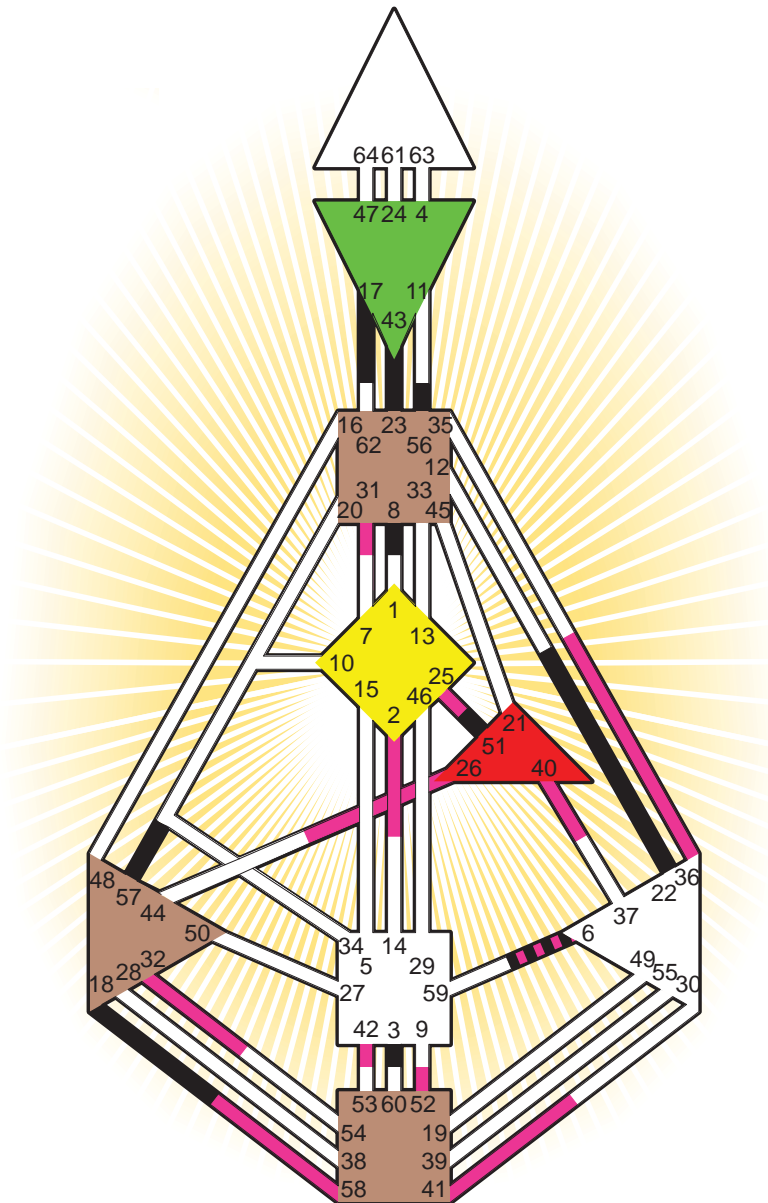

ZEN HUMAN DESIGN

INDIVIDUAL CHART

James Caan

Personality

Bronx, NY
 26. March 1940
 22:31:00 EST
 03:31:00 GMT

Design

30. December 1939
 22:08:57 GMT

Rodden Rating **AA**

Definition Type

- No Definition
- Single Definition
- Split Definition
- Triple Split Definition
- Quadruple Split Definition

Mode

- To Wait
- To Do

Defined Centers

- Throat
- Head
- Ji
- Heart
- Sacral
- Root

Awareness

- Mental (Ajna)
- Intuitive (Spleen)
- Emotional (Solar Plexus)

	☉	⊕	☾	♋	♌	♍	♎	♏	♐	♑	♒	♓	
Personality	17.3	18.3	43.4	57.6	51.6	22.1	23.3	8.2	51.4	3.5	23.1	6.2	56.5
Design	58.5	52.5	40.3	32.6	42.6	26.4	41.6	36.5	25.3	42.4	2.6	6.4	31.1