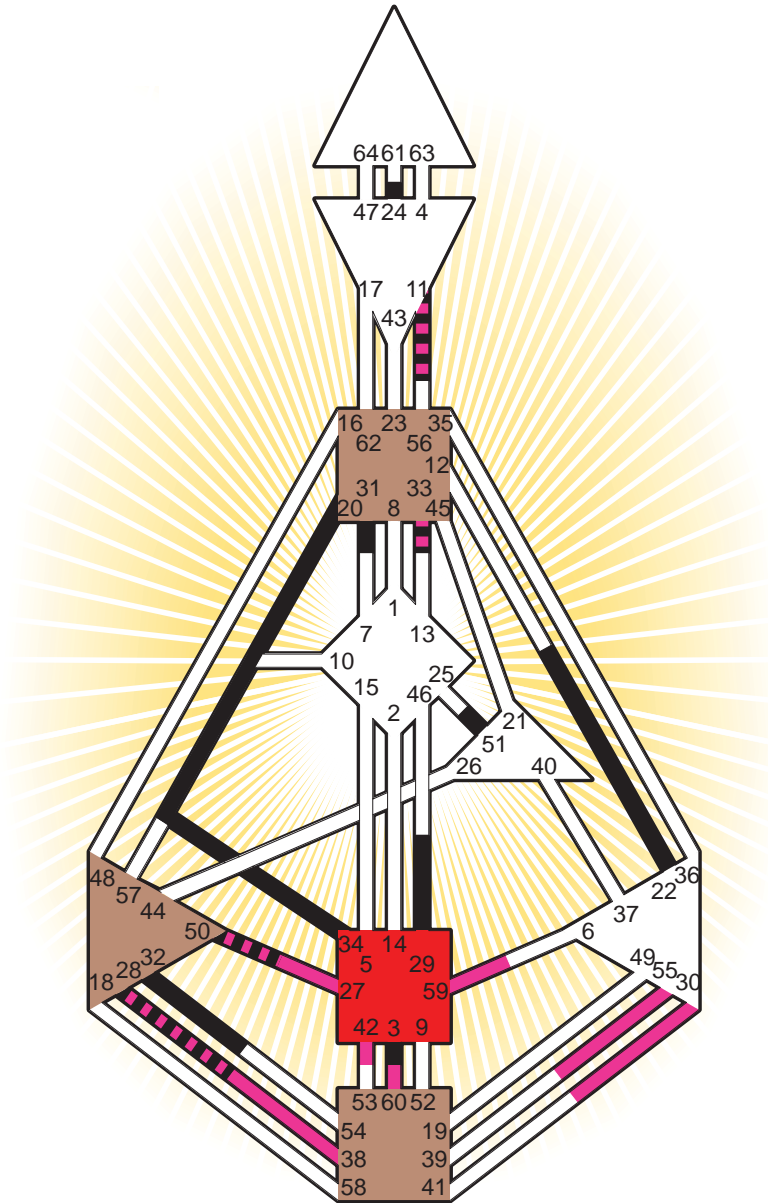

ZEN HUMAN DESIGN

INDIVIDUAL CHART

Drew Carey

Personality

Cleveland, OH
 23. May 1958
 19:00:00 EDT
 23:00:00 GMT

Design

23. February 1958
 09:59:03 GMT

Rodden Rating **A**

Definition Type

- No Definition
- Single Definition
- Split Definition
- Triple Split Definition
- Quadruple Split Definition

Mode

- To Wait
- To Do

Defined Centers

- Throat
- Head
- Ji
- Heart
- Sacral
- Root

Awareness

- Mental (Ajna)
- Intuitive (Spleen)
- Emotional (Solar Plexus)

	☉	⊕	☾	♋	♌	♍	♎	♏	♐	♑	♒	♓	
Personality	20.3	34.3	31.2	50.5	3.5	24.2	51.6	22.3	32.3	11.2	33.1	28.1	29.6
Design	55.5	59.5	42.6	28.1	27.1	30.4	60.6	38.5	50.6	11.2	33.2	28.3	59.1