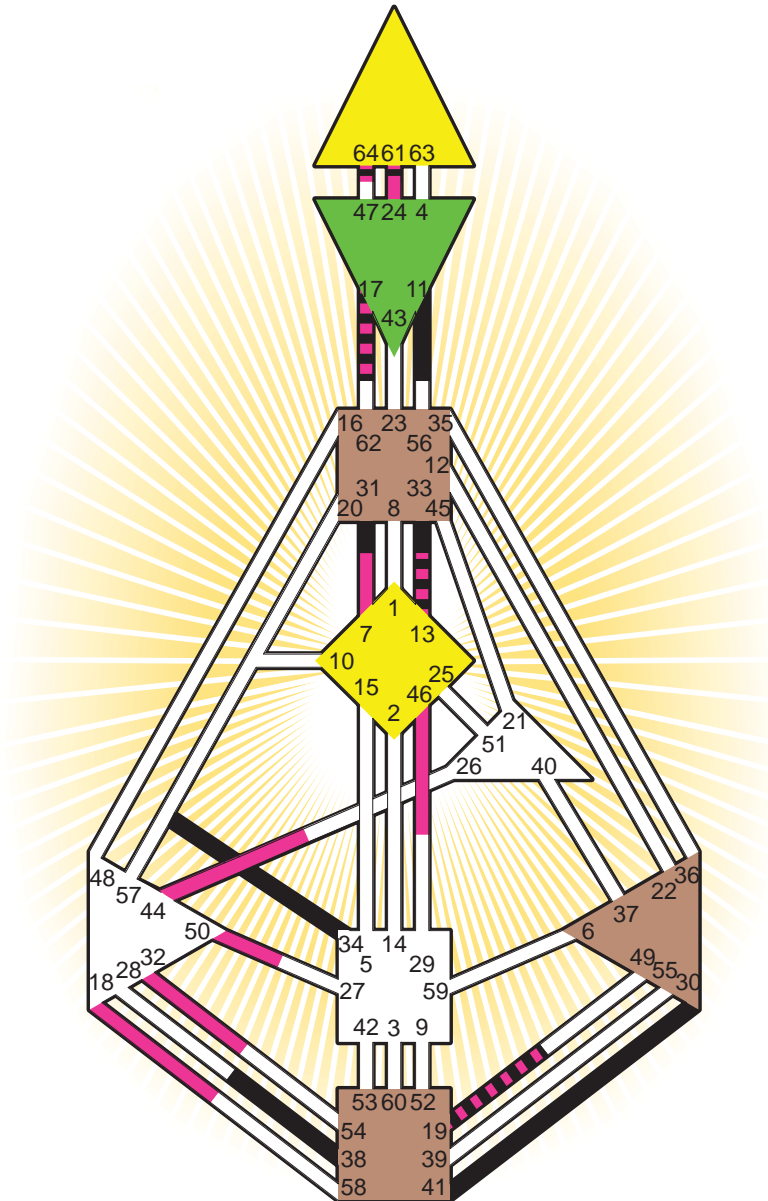

Definition Type

- No Definition
- Single Definition
- Split Definition
- Triple Split Definition
- Quadruple Split Definition

Mode

- To Wait
- To Do

Defined Centers

- Throat
- Head
- Ji
- Heart
- Sacral
- Root

Awareness

- Mental (Ajna)
- Intuitive (Spleen)
- Emotional (Solar Plexus)

	☉	⊕	☾	♋	♌	♍	♎	♏	♐	♑	♒	♓	
Personality	<u>41.5</u>	<u>31.5</u>	<u>34.4</u>	<u>33.6</u>	<u>19.6</u>	<u>38.3</u>	<u>11.1</u>	<u>11.4</u>	<u>30.4</u>	<u>64.3</u>	<u>13.1</u>	<u>61.5</u>	<u>17.6</u>
Design	<u>44.1</u>	<u>24.1</u>	<u>46.5</u>	<u>7.6</u>	<u>13.6</u>	<u>50.5</u>	<u>18.3</u>	<u>32.6</u>	<u>13.1</u>	<u>64.2</u>	<u>19.4</u>	<u>61.2</u>	<u>17.6</u>