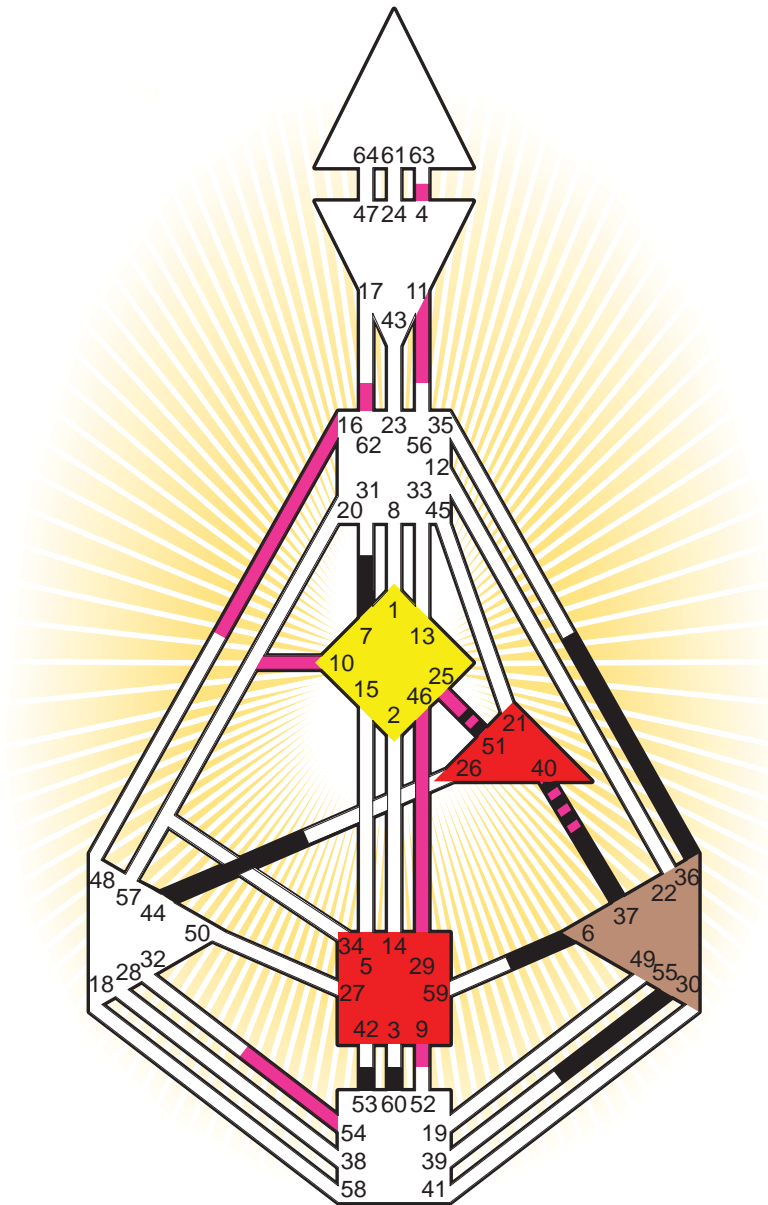

ZEN HUMAN DESIGN

INDIVIDUAL CHART

Johnny Cash

Personality

Kingsland, AR
 26. February 1932
 07:30:00 CST
 13:30:00 GMT

Design

1. December 1931
 21:56:06 GMT

Rodden Rating **A**

Definition Type

- No Definition
- Single Definition
- Split Definition
- Triple Split Definition
- Quadruple Split Definition

Mode

- To Wait
- To Do

Defined Centers

- Throat
- Head
- Ji
- Heart
- Sacral
- Root

Awareness

- Mental (Ajna)
- Intuitive (Spleen)
- Emotional (Solar Plexus)

	☉	⊕	☾	♋	♌	♍	♎	♏	♐	♑	♒	♓	
Personality	<u>37.2</u>	<u>40.2</u>	<u>44.1</u>	<u>36.4</u>	<u>6.4</u>	<u>37.1</u>	<u>51.2</u>	<u>55.2</u>	<u>7.3</u>	<u>60.5</u>	<u>51.3</u>	<u>40.1</u>	<u>53.6</u>
Design	<u>9.4</u>	<u>16.4</u>	<u>29.5</u>	<u>25.5</u>	<u>46.5</u>	<u>10.2</u>	<u>10.3</u>	<u>11.2</u>	<u>4.4</u>	<u>54.6</u>	<u>51.1</u>	<u>40.3</u>	<u>62.2</u>