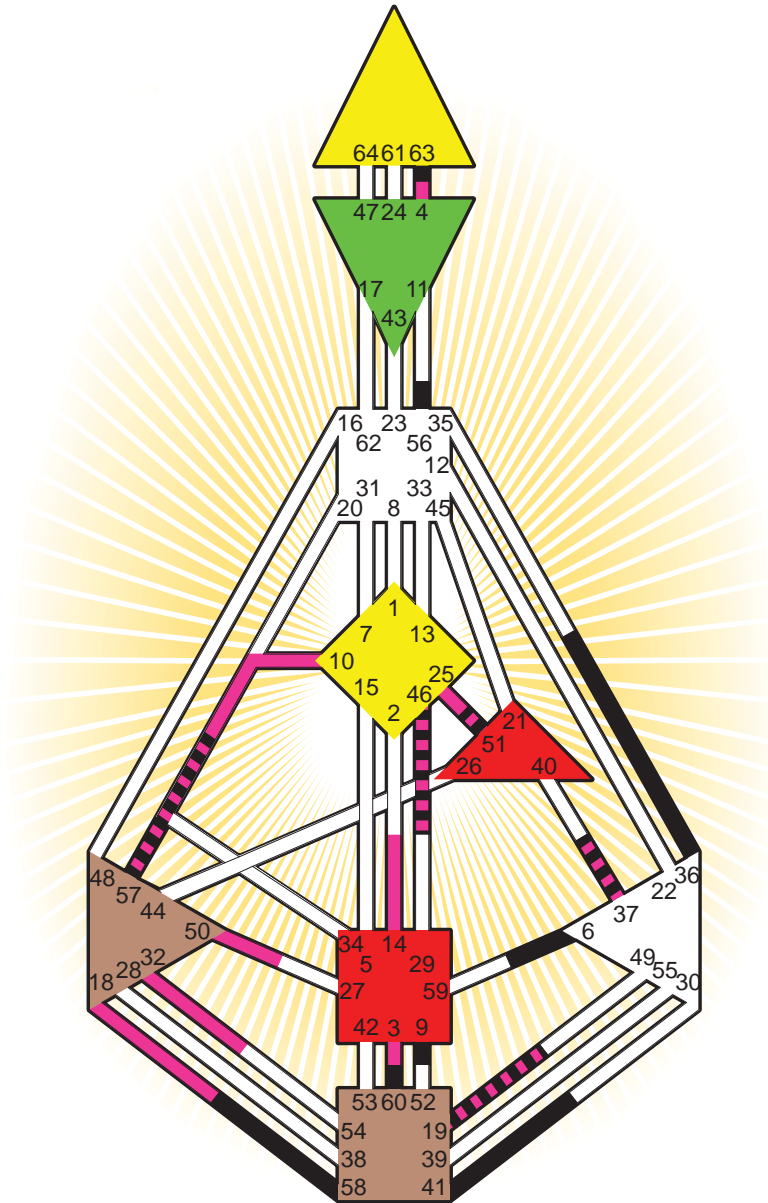

ZEN HUMAN DESIGN

INDIVIDUAL CHART

Paul Cézanne

Personality

Aix en Provence, F
 19. January 1839
 01:00:00 LMT
 00:38:16 GMT

Design

24. October 1838
 03:58:08 GMT

Rodden Rating **AA**

Definition Type

- No Definition
- Single Definition
- Split Definition
- Triple Split Definition
- Quadruple Split Definition

Mode

- To Wait
- To Do

Defined Centers

- Throat
- Head
- Ji
- Heart
- Sacral
- Root

Awareness

- Mental (Ajna)
- Intuitive (Spleen)
- Emotional (Solar Plexus)

	☉	⊕	☾	♋	♌	♍	♎	♏	♐	♑	♒	♓	
Personality	60.3	56.3	63.2	36.5	6.5	58.2	41.5	46.2	57.4	9.2	37.5	19.3	51.1
Design	50.5	3.5	10.6	25.6	46.6	32.3	57.2	4.6	18.3	14.4	37.4	19.1	51.2