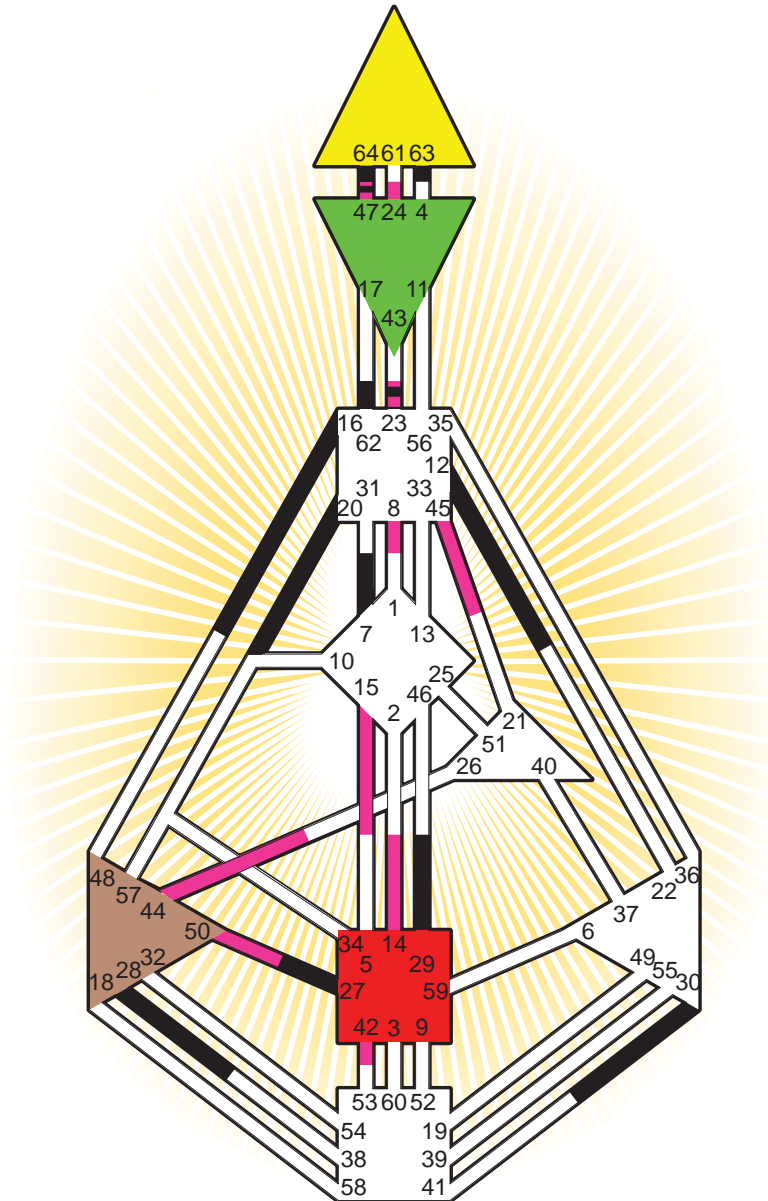

ZEN HUMAN DESIGN

INDIVIDUAL CHART

Coco Chanel

Personality

Saumur, F
 19. August 1883
 16:00:00 LMT
 16:00:20 GMT

Design

19. May 1883
 15:46:43 GMT

Rodden Rating **AA**

Definition Type

- No Definition
- Single Definition
- Split Definition
- Triple Split Definition
- Quadruple Split Definition

Mode

- To Wait
- To Do

Defined Centers

- Throat
- Ji
- Sacral
- Head
- Heart
- Root

Awareness

- Mental (Ajna)
- Intuitive (Spleen)
- Emotional (Solar Plexus)

	☉	⊕	☾	♋	♌	♍	♎	♏	♐	♑	♒	♓	
Personality	29.2	30.2	63.1	28.3	27.3	64.4	7.5	12.5	62.3	16.4	47.6	23.3	20.2
Design	8.5	14.5	50.5	44.4	24.4	45.3	42.6	42.2	15.5	8.6	47.3	23.1	8.6