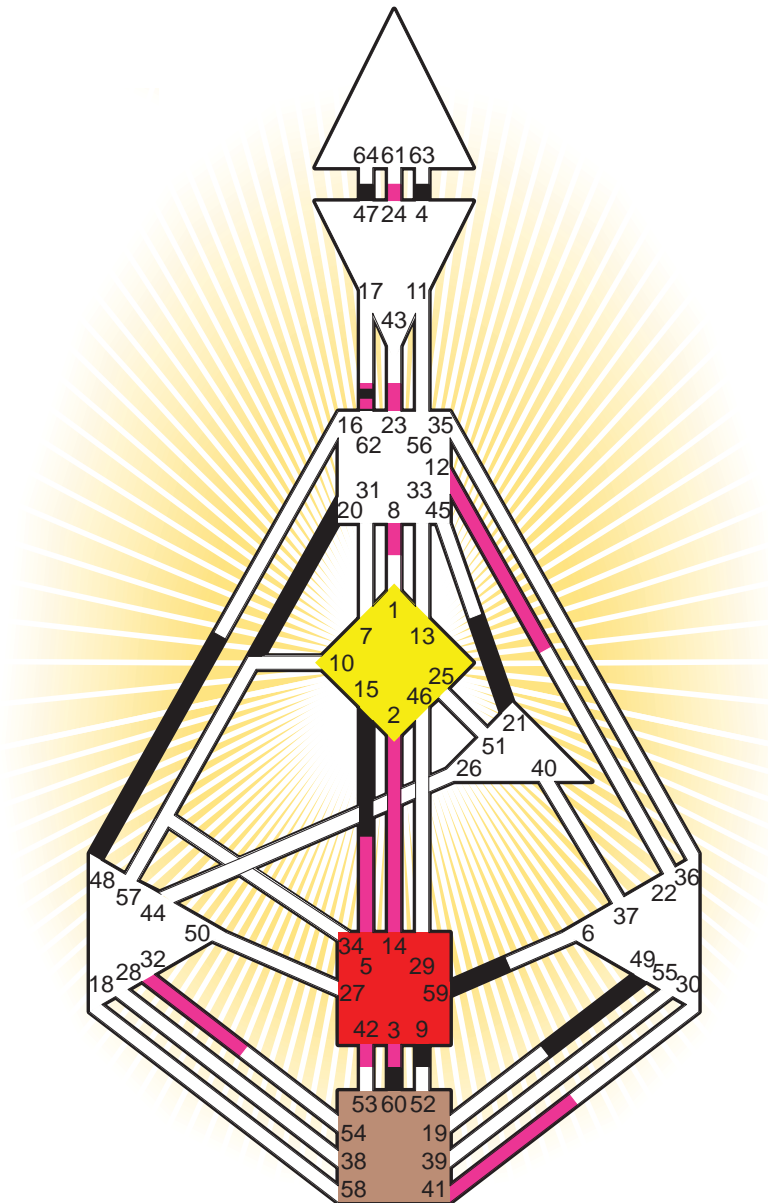

ZEN HUMAN DESIGN

INDIVIDUAL CHART

Julia Child

Personality

Pasadena, CA
 15. August 1912
 23:30:00 PST
 07:30:00 GMT

Design

16. May 1912
 07:16:08 GMT

Rodden Rating **AA**

Definition Type

- No Definition
- Single Definition
- Split Definition
- Triple Split Definition
- Quadruple Split Definition

Mode

- To Wait
- To Do

Defined Centers

- Throat
- Head
- Ji
- Heart
- Sacral
- Root

Awareness

- Mental (Ajna)
- Intuitive (Spleen)
- Emotional (Solar Plexus)

	☉	⊕	☾	♋	♌	♍	♎	♏	♐	♑	♒	♓	
Personality	4.5	49.5	48.2	21.5	48.5	59.5	59.5	47.3	9.1	20.4	60.5	62.5	15.2
Design	8.1	14.1	2.4	42.1	32.1	3.4	24.4	62.3	5.2	23.6	41.2	62.1	12.6