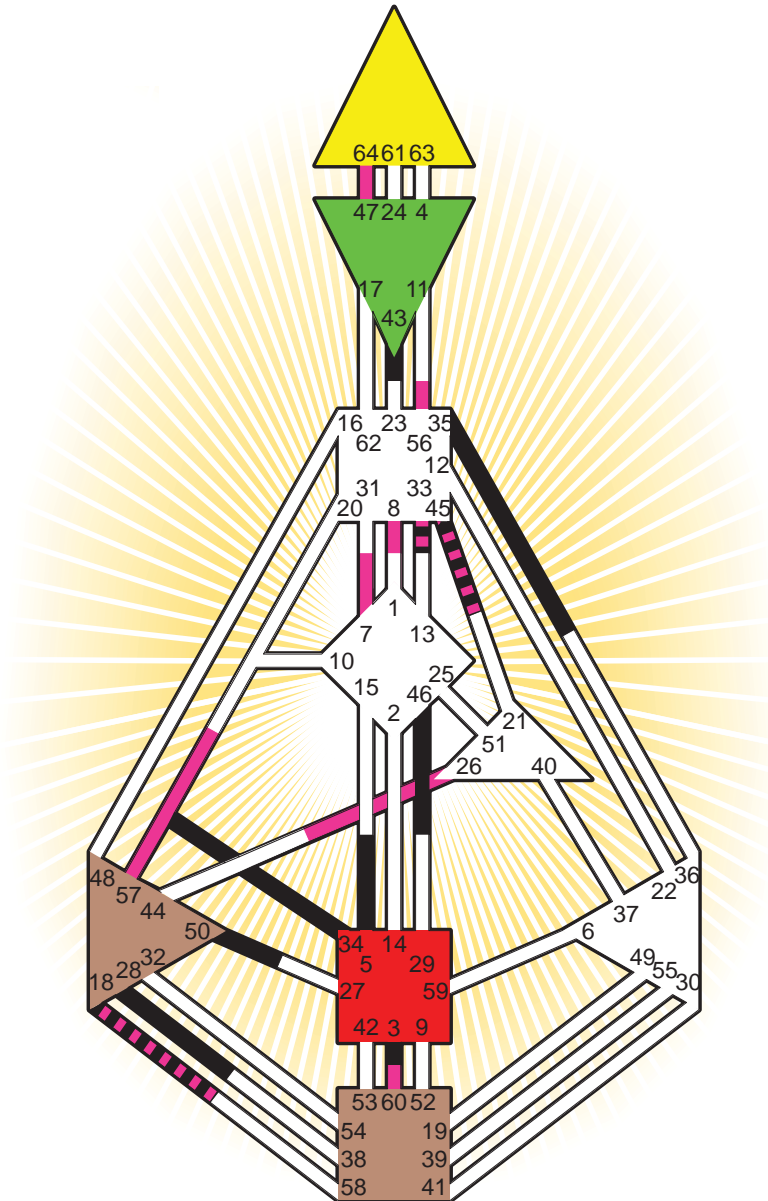

ZEN HUMAN DESIGN

INDIVIDUAL CHART

Deepak Chopra

Personality

Delhi, IND
22. October 1946
15:45:00 IST
10:15:00 GMT

Design

23. July 1946
21:53:45 GMT

Rodden Rating **A**

Definition Type

- ☐ No Definition
- ☐ Single Definition
- ☒ Split Definition
- ☐ Triple Split Definition
- ☐ Quadruple Split Definition

Mode

- ☒ To Wait
- ☐ To Do

Defined Centers

- ☐ Throat ■ Head
- ☐ Ji ■ Heart
- ☒ Sacral ■ Root

Awareness

- ☒ Mental (Ajna)
- ☒ Intuitive (Spleen)
- ☐ Emotional (Solar Plexus)

	☉	⊕	☾	♋	♌	♍	♎	♏	♐	♑	♒	♓	
Personality	50.3	<u>3.3</u>	46.1	35.2	5.2	43.2	<u>34.2</u>	43.1	28.4	33.1	45.5	18.6	33.6
Design	56.5	<u>60.5</u>	8.4	45.4	26.4	7.3	<u>64.1</u>	<u>47.3</u>	<u>57.5</u>	56.3	45.4	18.3	33.4