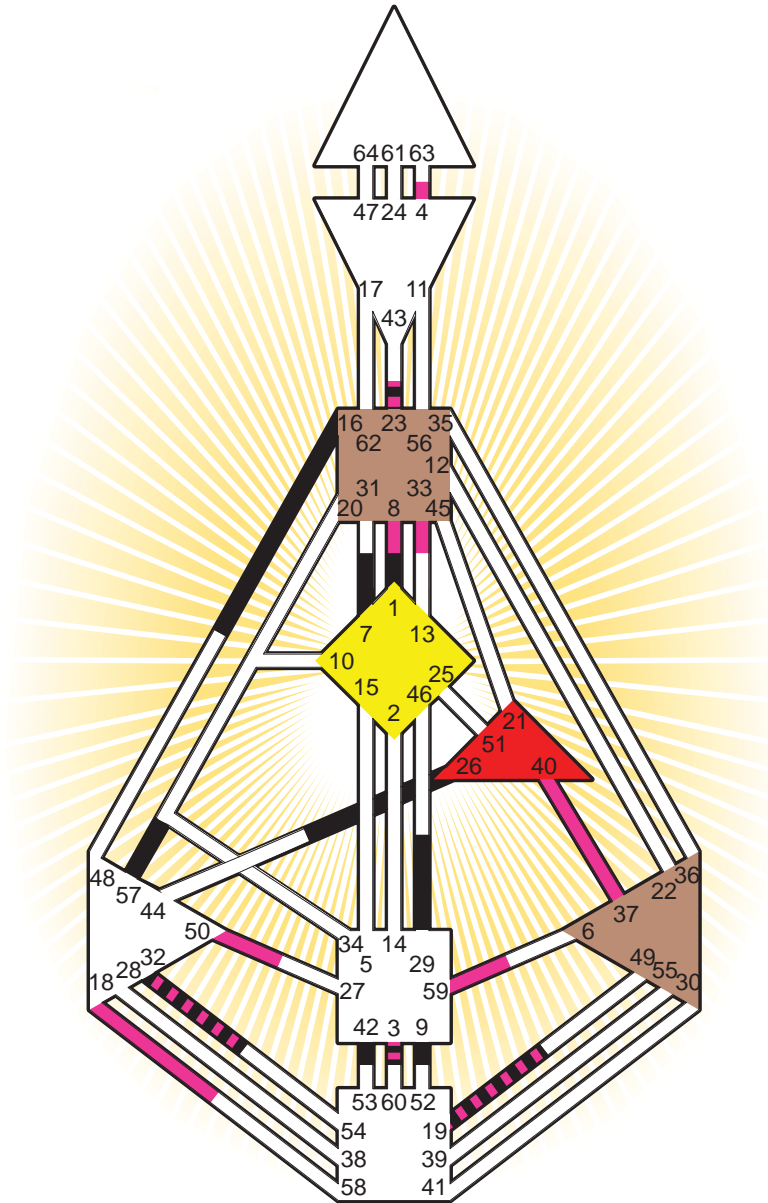

ZEN HUMAN DESIGN

INDIVIDUAL CHART

Winston Churchill

Personality

Woodstock, GBE
 30. November 1874
 01:30:00 GMT
 01:30:00 GMT

Design

2. September 1874
 09:55:56 GMT

Rodden Rating **B**

Definition Type

- No Definition
- Single Definition
- Split Definition
- Triple Split Definition
- Quadruple Split Definition

Mode

- To Wait
- To Do

Defined Centers

- Throat
- Head
- Ji
- Heart
- Sacral
- Root

Awareness

- Mental (Ajna)
- Intuitive (Spleen)
- Emotional (Solar Plexus)

	☉	⊕	☾	♋	♌	♍	♎	♏	♐	♑	♒	♓	
Personality	9.3	16.3	29.6	42.6	32.6	<u>1.5</u>	26.6	57.2	32.4	19.3	7.3	3.3	23.3
Design	<u>40.5</u>	<u>37.5</u>	<u>8.6</u>	3.2	50.2	59.5	32.4	4.3	18.2	19.2	33.6	3.5	23.5