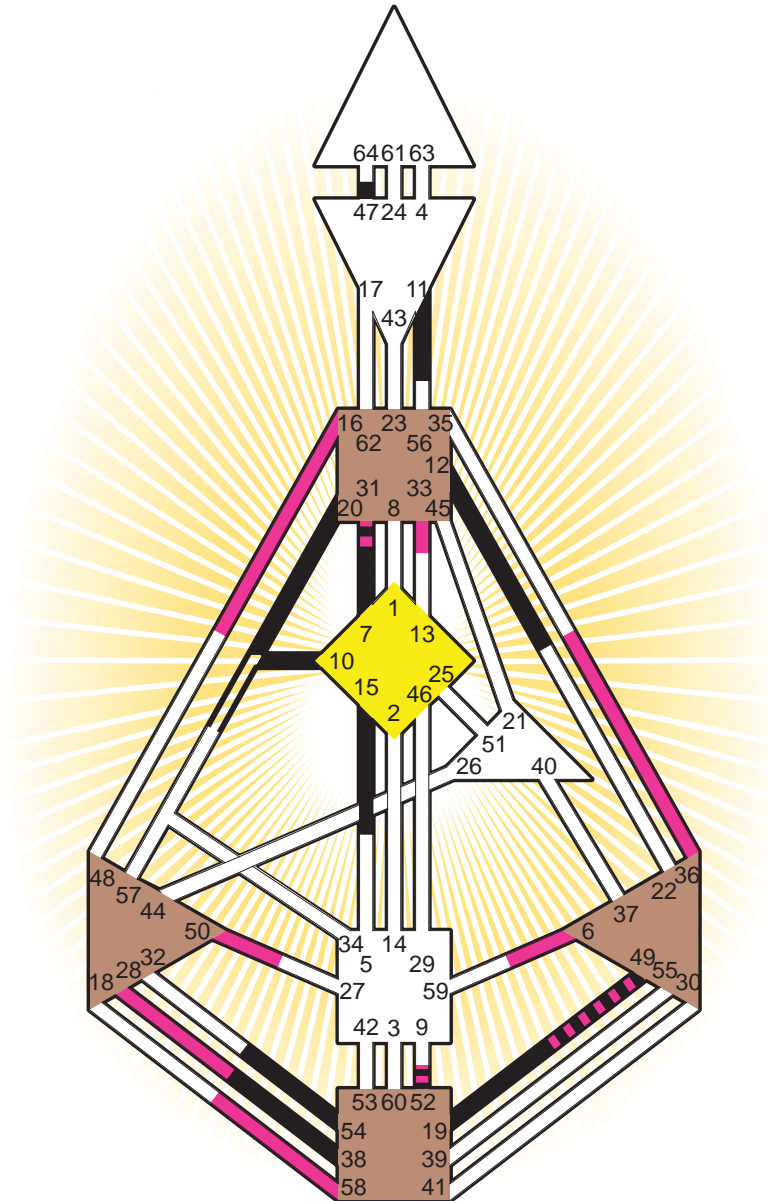

ZEN HUMAN DESIGN

INDIVIDUAL CHART

Arthur C. Clarke

Personality

Minehead, GBE
16. December 1917
06:03:00 GMT
06:03:00 GMT

Design

19. September 1917
06:19:07 GMT

Rodden Rating **C**

Definition Type

- ☐ No Definition
- ☐ Single Definition
- ☒ Split Definition
- ☐ Triple Split Definition
- ☐ Quadruple Split Definition

Mode

- ☒ To Wait
- ☐ To Do

Defined Centers

- ☒ Throat
- ☐ Head
- ☒ Ji
- ☐ Heart
- ☐ Sacral
- ☒ Root

Awareness

- ☐ Mental (Ajna)
- ☒ Intuitive (Spleen)
- ☒ Emotional (Solar Plexus)

	☉	⊕	☾	♋	♌	♍	♎	♏	♐	♑	♒	♓	
Personality	11.2	12.2	54.3	<u>10.4</u>	15.4	<u>38.5</u>	19.3	47.5	<u>20.5</u>	7.1	<u>49.2</u>	<u>31.6</u>	52.1
Design	6.4	36.4	50.1	58.4	52.4	6.3	<u>28.2</u>	<u>31.3</u>	16.6	33.4	<u>49.2</u>	<u>31.5</u>	52.2