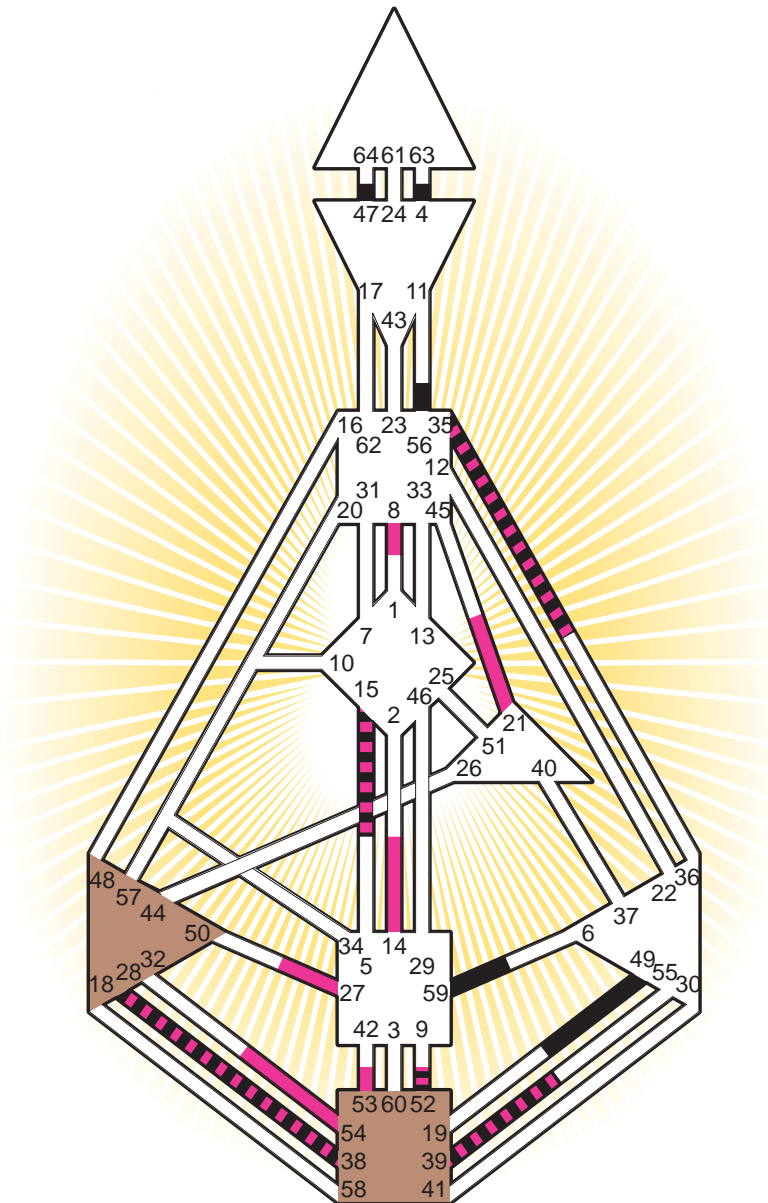

Matthias Claudius

Personality

Reinfeld, D
15. August 1740
22:30:00 LMT
21:48:08 GMT

Design

15. May 1740
21:23:02 GMT

Rodden Rating **AA**

Definition Type

- ☐ No Definition
- ☒ Single Definition
- ☐ Split Definition
- ☐ Triple Split Definition
- ☐ Quadruple Split Definition

Mode

- ☒ To Wait
- ☐ To Do

Defined Centers

- ☐ Throat
- ☐ Head
- ☐ Ji
- ☐ Heart
- ☐ Sacral
- ☒ Root

Awareness

- ☐ Mental (Ajna)
- ☒ Intuitive (Spleen)
- ☐ Emotional (Solar Plexus)

	☉	⊕	☾	♋	♌	♍	♎	♏	♐	♑	♒	♓	
Personality	4.5	49.5	35.1	39.5	<u>38.5</u>	47.3	59.3	35.6	15.6	56.6	<u>38.2</u>	52.4	<u>28.5</u>
Design	8.1	14.1	54.6	39.6	<u>38.6</u>	27.6	52.5	21.2	35.2	53.6	<u>38.6</u>	15.6	<u>28.6</u>