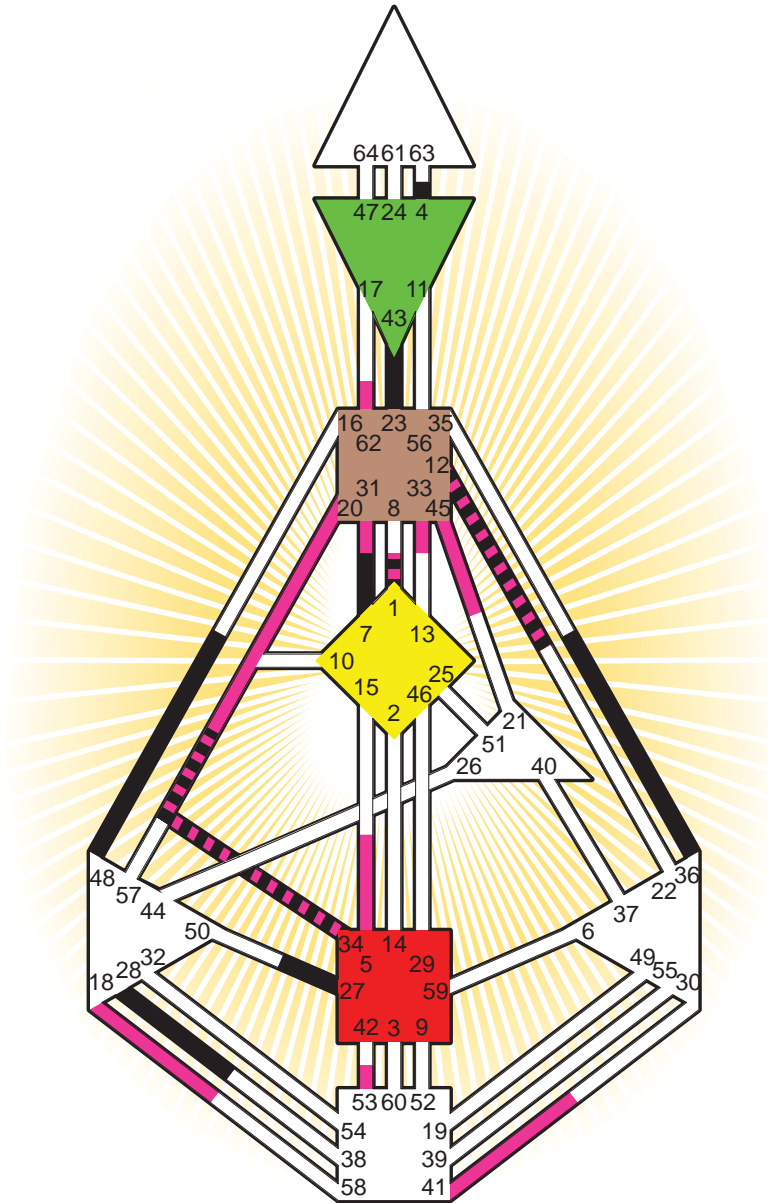

#### Definition Type

- No Definition
- Single Definition
- Split Definition
- Triple Split Definition
- Quadruple Split Definition

#### Mode

- To Wait
- To Do

#### Defined Centers

- Throat  Head
- Ji  Heart
- Sacral  Root

#### Awareness

- Mental (Ajna)
- Intuitive (Spleen)
- Emotional (Solar Plexus)

	☉	⊕	☾	♋	♌	♍	♎	♏	♐	♑	♒	♓	
Personality	28.1	27.1	36.1	23.6	43.6	43.3	1.4	7.1	34.1	4.3	12.4	48.2	7.2
Design	31.3	41.3	5.1	20.1	34.1	53.3	62.4	45.2	1.5	33.4	12.2	18.5	33.6