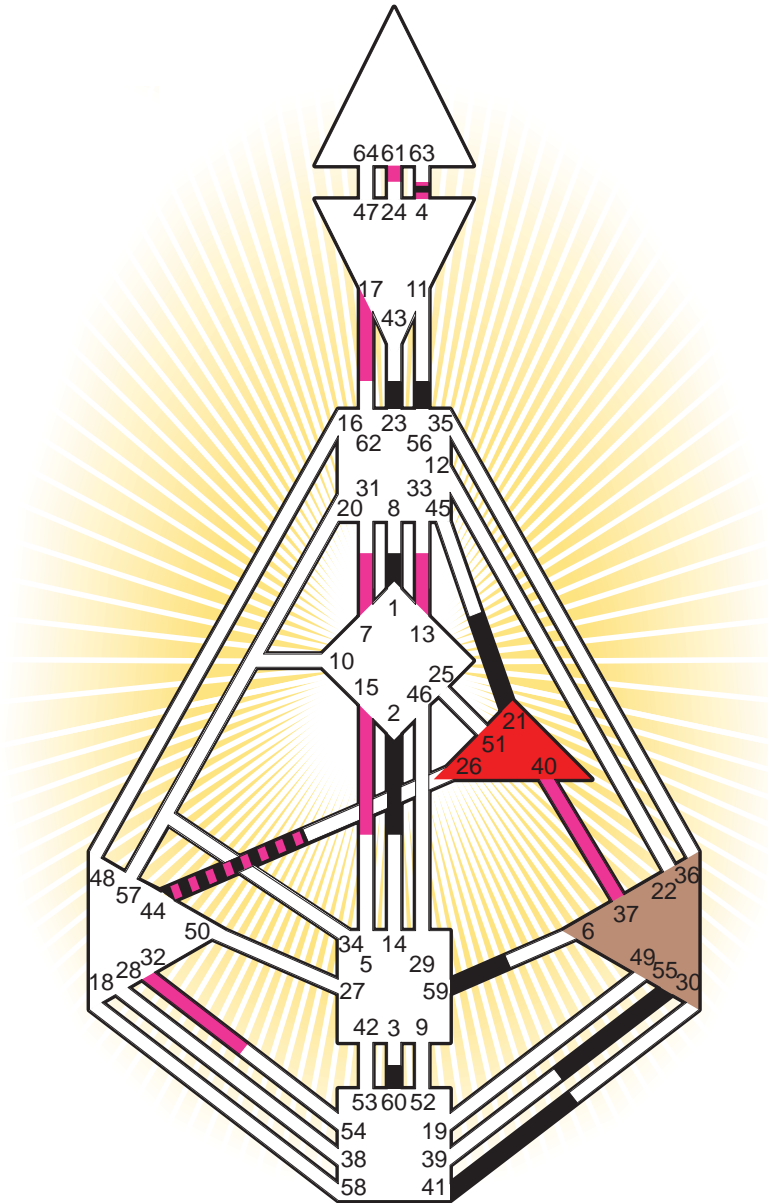

ZEN HUMAN DESIGN

INDIVIDUAL CHART

George Clooney

Personality

Lexington, KY
 6. May 1961
 02:58:00 EST
 07:58:00 GMT

Design

6. February 1961
 13:44:32 GMT

Rodden Rating **AA**

Definition Type

- No Definition
- Single Definition
- Split Definition
- Triple Split Definition
- Quadruple Split Definition

Mode

- To Wait
- To Do

Defined Centers

- Throat
- Head
- Ji
- Heart
- Sacral
- Root

Awareness

- Mental (Ajna)
- Intuitive (Spleen)
- Emotional (Solar Plexus)

	☉	⊕	☾	♋	♌	♍	♎	♏	♐	♑	♒	♓	
Personality	2.3	1.3	60.2	59.4	55.4	23.3	21.4	56.5	41.5	60.4	4.3	44.3	59.6
Design	13.5	7.5	32.2	<u>40.1</u>	<u>37.1</u>	<u>37.1</u>	17.1	15.2	61.2	61.4	4.6	44.4	<u>40.2</u>