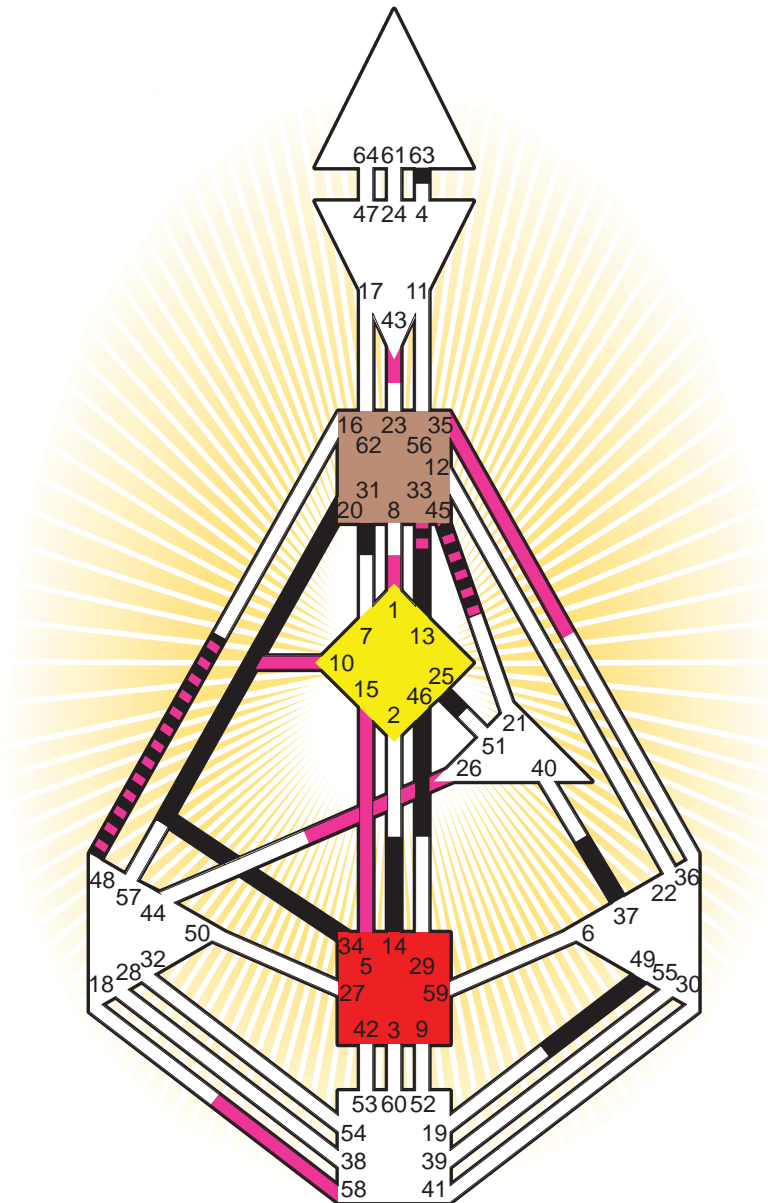

#### Definition Type

- No Definition
- Single Definition
- Split Definition
- Triple Split Definition
- Quadruple Split Definition

#### Mode

- To Wait
- To Do

#### Defined Centers

- Throat
- Head
- Ji
- Heart
- Sacral
- Root

#### Awareness

- Mental (Ajna)
- Intuitive (Spleen)
- Emotional (Solar Plexus)

	☉	⊕	☾	♋	♌	♍	♎	♏	♐	♑	♒	♓	
Personality	25.1	46.1	49.6	20.6	34.6	37.5	13.4	63.1	14.4	31.1	45.2	48.1	33.4
Design	10.3	15.3	26.6	35.1	5.1	5.2	43.3	58.1	1.6	33.1	45.3	48.2	33.6