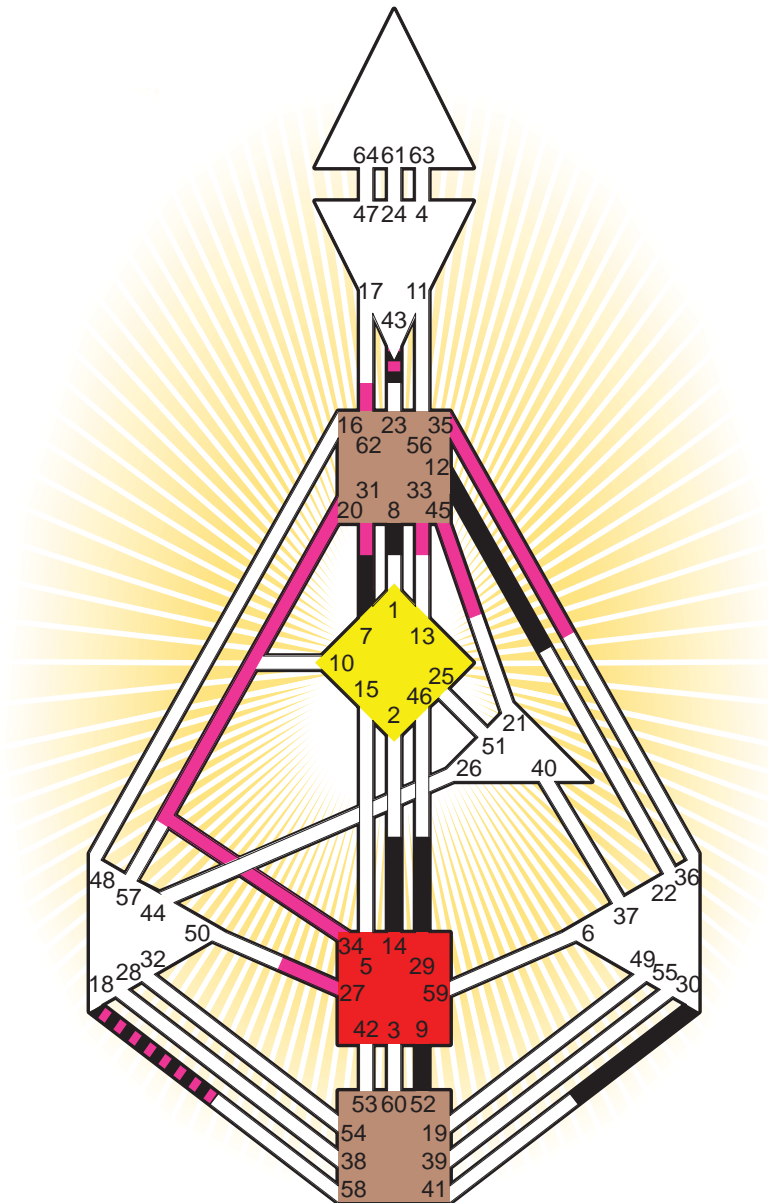

ZEN HUMAN DESIGN

INDIVIDUAL CHART

Paulo Coelho

Personality

Rio de Janeiro, BR
 24. August 1947
 00:05:00 BZT
 03:05:00 GMT

Design

24. May 1947
 03:00:14 GMT

Rodden Rating **A**

Definition Type

- No Definition
- Single Definition
- Split Definition
- Triple Split Definition
- Quadruple Split Definition

Mode

- To Wait
- To Do

Defined Centers

- Throat
- Head
- Ji
- Heart
- Sacral
- Root

Awareness

- Mental (Ajna)
- Intuitive (Spleen)
- Emotional (Solar Plexus)

	☉	⊕	☾	♋	♌	♍	♎	♏	♐	♑	♒	♓	
Personality	29.6	30.6	9.2	8.4	14.4	29.1	29.3	52.3	43.2	7.2	12.4	18.6	7.1
Design	20.3	34.3	62.1	20.3	34.3	35.1	27.4	27.1	43.3	31.3	45.4	18.5	33.4