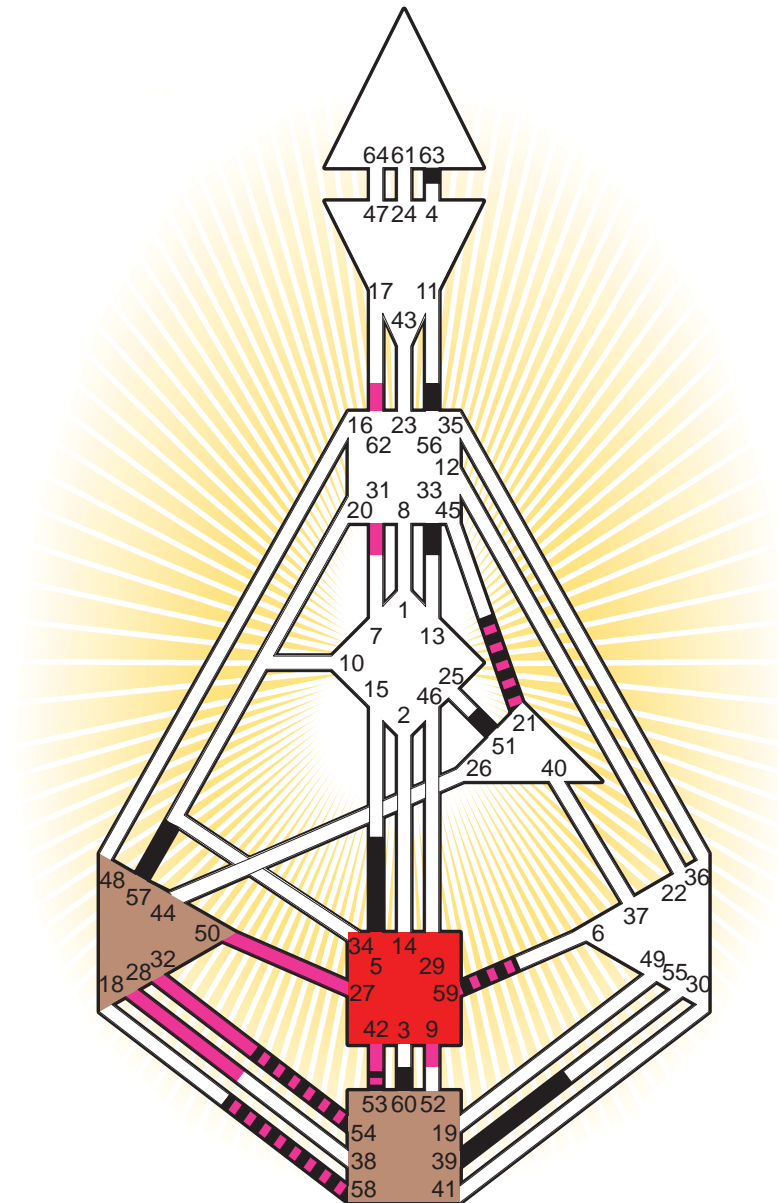

ZEN HUMAN DESIGN

INDIVIDUAL CHART

Sam Cooke

Personality

Clarksdale, MS
22. January 1931
14:10:00 CST
20:10:00 GMT

Design

28. October 1930
00:18:03 GMT

Rodden Rating **AA**

Definition Type

- ☐ No Definition
- ☒ Single Definition
- ☐ Split Definition
- ☐ Triple Split Definition
- ☐ Quadruple Split Definition

Mode

- ☒ To Wait
- ☐ To Do

Defined Centers

- ☐ Throat
- ☐ Head
- ☐ Ji
- ☐ Heart
- ☒ Sacral
- ☒ Root

Awareness

- ☐ Mental (Ajna)
- ☒ Intuitive (Spleen)
- ☐ Emotional (Solar Plexus)

	☉	⊕	☾	♈	♉	♊	♋	♌	♍	♎	♏	♐	♑
Personality	60.6	56.6	63.6	51.3	57.3	58.5	5.5	33.2	39.5	<u>54.2</u>	21.3	59.6	<u>53.5</u>
Design	28.2	<u>27.2</u>	<u>54.4</u>	<u>42.4</u>	<u>32.4</u>	<u>50.2</u>	9.2	31.2	<u>53.6</u>	58.4	21.4	59.6	62.1