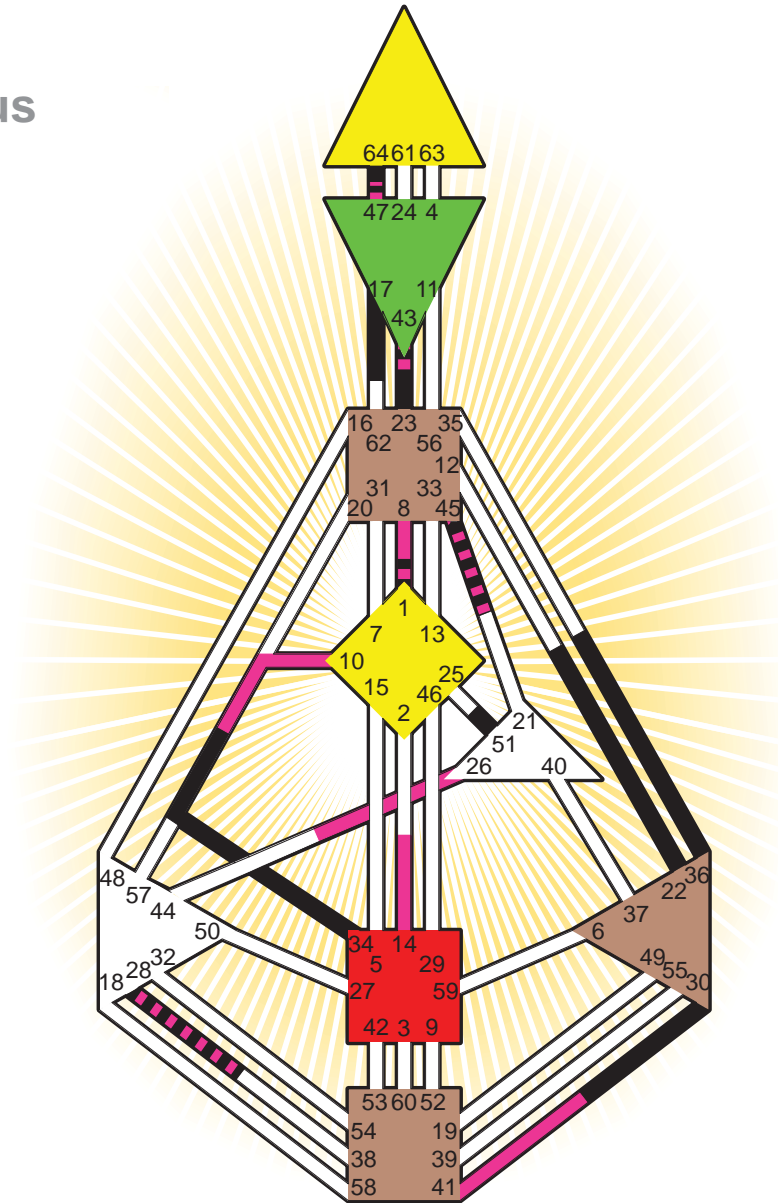

Nicolaus Copernicus

Personality

Torun, PL
 28. February 1473
 17:13:00 LMT
 15:58:40 GMT

Design

3. December 1472
 16:57:54 GMT

Rodden Rating **AA**

Definition Type

- No Definition
- Single Definition
- Split Definition
- Triple Split Definition
- Quadruple Split Definition

Mode

- To Wait
- To Do

Defined Centers

- Throat
- Head
- Ji
- Heart
- Sacral
- Root

Awareness

- Mental (Ajna)
- Intuitive (Spleen)
- Emotional (Solar Plexus)

	☉	⊕	☾	♋	♌	♍	♎	♏	♐	♑	♒	♓	
Personality	22.3	47.3	17.6	43.5	23.5	36.1	51.4	30.5	34.6	45.2	28.3	1.6	64.5
Design	26.5	45.5	41.4	14.6	8.6	14.6	10.2	26.5	43.5	45.6	28.2	1.4	47.1