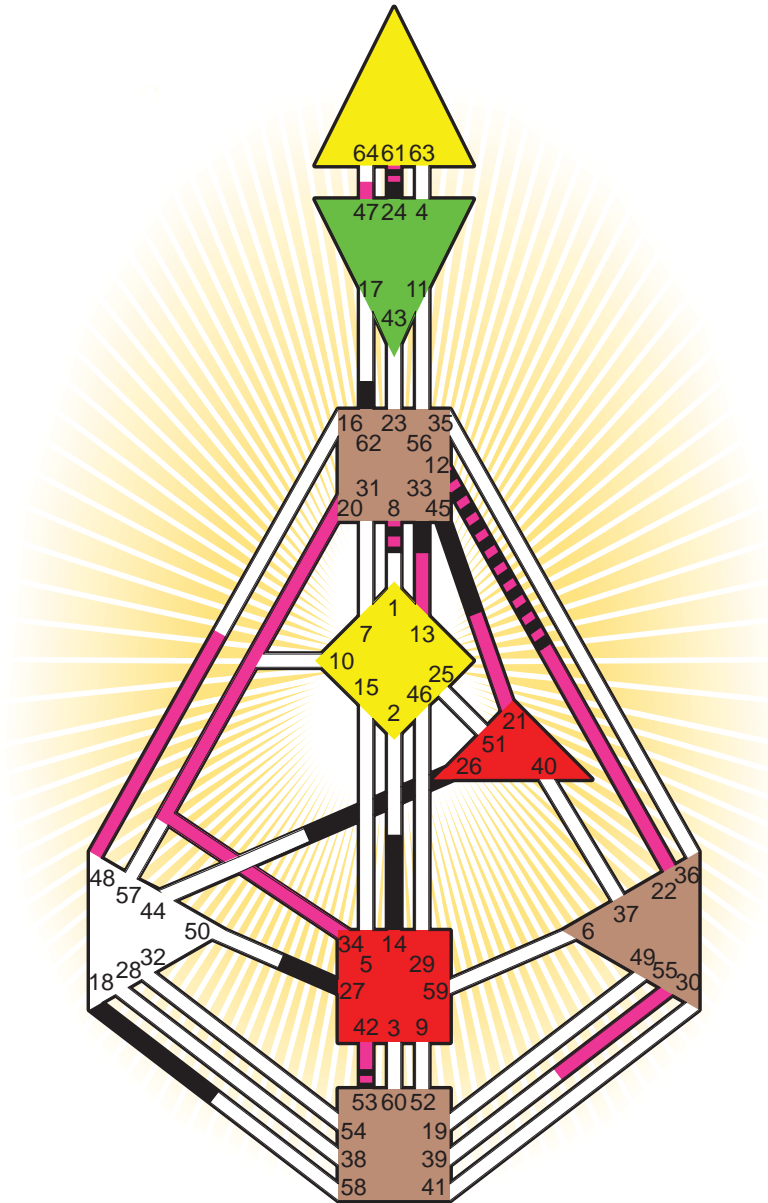

ZEN HUMAN DESIGN

INDIVIDUAL CHART

Jacques Cousteau

Personality

Saint Andre de Cubzac, F
 11. June 1910
 13:06:00 LMT
 13:07:48 GMT

Design

13. March 1910
 04:06:25 GMT

Rodden Rating **AA**

Definition Type

- No Definition
- Single Definition
- Split Definition
- Triple Split Definition
- Quadruple Split Definition

Mode

- To Wait
- To Do

Defined Centers

- Throat
- Head
- Ji
- Heart
- Sacral
- Root

Awareness

- Mental (Ajna)
- Intuitive (Spleen)
- Emotional (Solar Plexus)

	☉	⊕	☾	♋	♌	♍	♎	♏	♐	♑	♒	♓	
Personality	45.3	26.3	33.6	8.4	14.4	8.6	24.2	62.5	18.1	27.1	61.5	53.4	12.4
Design	22.6	47.6	21.6	20.1	34.1	55.2	13.4	8.6	48.3	42.2	61.4	53.2	12.3