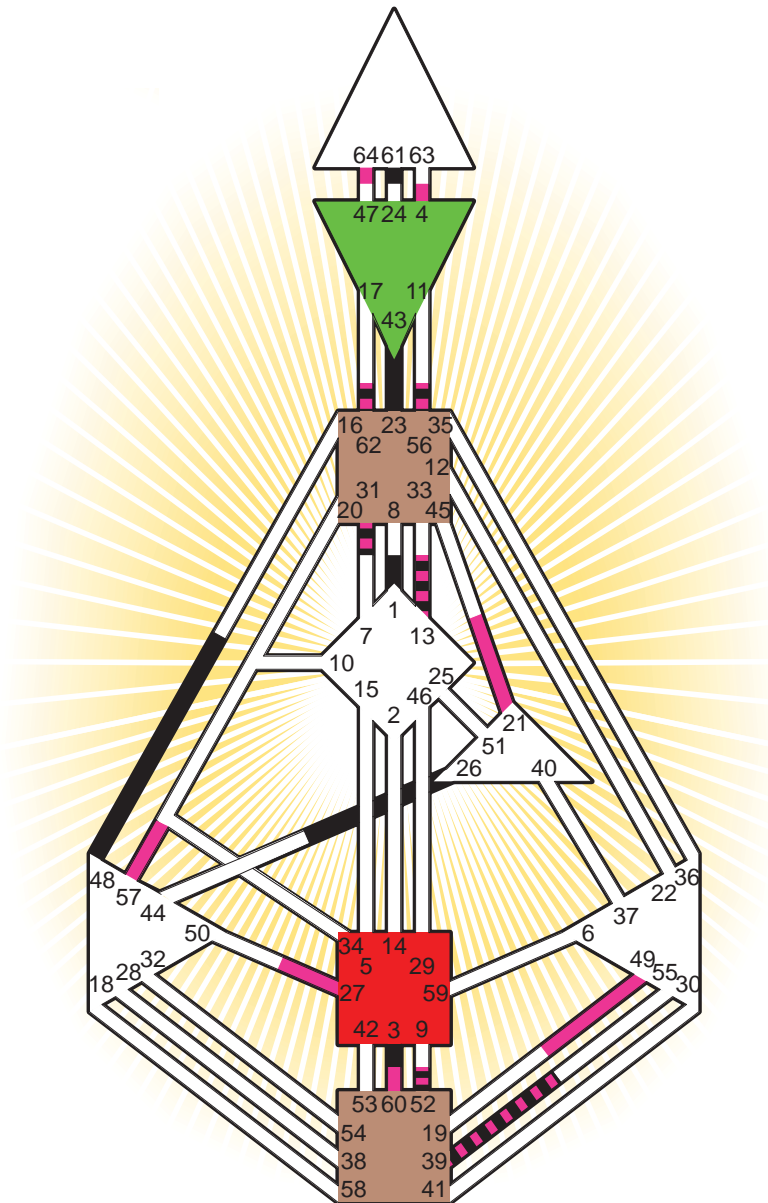

ZEN HUMAN DESIGN

INDIVIDUAL CHART

Walter Cronkite

Personality

Saint Joseph, MO
 14. November 1916
 06:00:00 CST
 12:00:00 GMT

Design

17. August 1916
 01:38:00 GMT

Rodden Rating C

Definition Type

- No Definition
- Single Definition
- Split Definition
- Triple Split Definition
- Quadruple Split Definition

Mode

- To Wait
- To Do

Defined Centers

- Throat
- Head
- Ji
- Heart
- Sacral
- Root

Awareness

- Mental (Ajna)
- Intuitive (Spleen)
- Emotional (Solar Plexus)

	☉	⊕	☾	♋	♌	♍	♎	♏	♐	♑	♒	♓	
Personality	<u>43.4</u>	<u>23.4</u>	39.6	61.1	62.1	1.4	48.5	26.1	<u>3.2</u>	56.5	13.3	31.4	52.1
Design	4.6	49.6	21.3	<u>60.3</u>	56.3	64.1	39.3	57.1	27.4	62.5	13.5	31.2	52.1