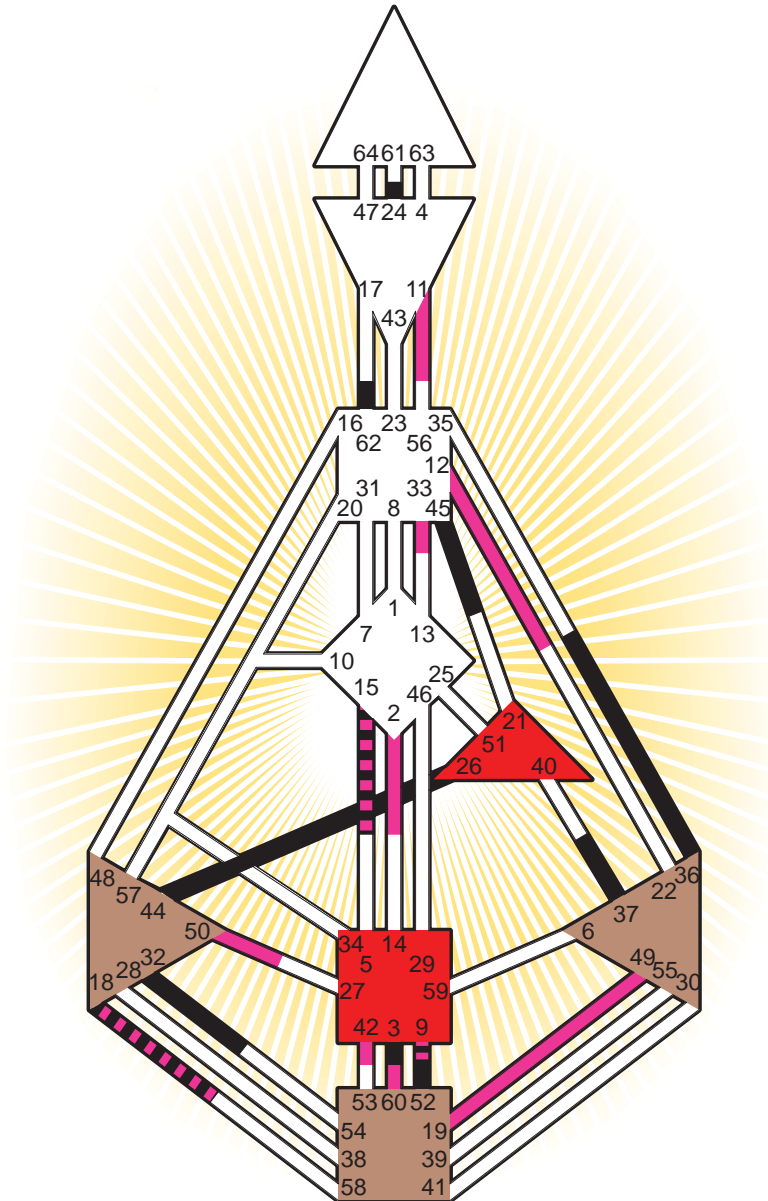

ZEN HUMAN DESIGN

INDIVIDUAL CHART

Penelope Cruz

Personality

Alcobendas, E
28. April 1974
12:00:00 MET/S
10:00:00 GMT

Design

30. January 1974
00:39:11 GMT

Rodden Rating **AA**

Definition Type

- No Definition
- Single Definition
- Split Definition
- Triple Split Definition
- Quadruple Split Definition

Mode

- To Wait
- To Do

Defined Centers

- Throat
- Head
- Ji
- Heart
- Sacral
- Root

Awareness

- Mental (Ajna)
- Intuitive (Spleen)
- Emotional (Solar Plexus)

| | ☉ | ⊕ | ☾ | ♋ | ♌ | ♍ | ♎ | ♏ | ♐ | ♑ | ♒ | ♓ | |
|-------------|-------------|-------------|------|-------------|------|-------------|-------------|-------------|-------------|------|------|------------|------|
| Personality | 24.1 | <u>44.1</u> | 62.6 | <u>26.4</u> | 45.4 | 3.5 | 36.1 | <u>52.2</u> | 37.6 | 15.3 | 32.5 | <u>9.4</u> | 18.1 |
| Design | <u>19.3</u> | <u>33.3</u> | 42.4 | 11.6 | 12.6 | <u>49.6</u> | <u>60.4</u> | 2.2 | <u>49.3</u> | 15.1 | 50.2 | <u>9.4</u> | 18.4 |