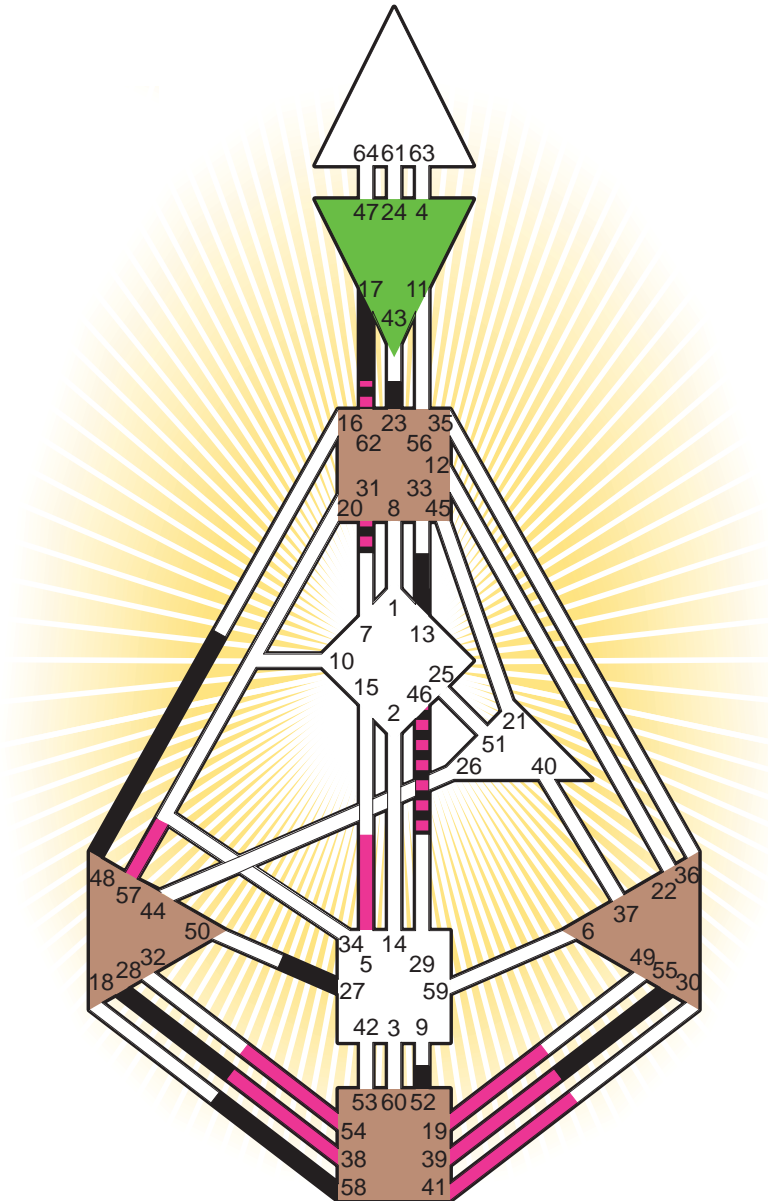

ZEN HUMAN DESIGN

INDIVIDUAL CHART

Leonardo Da Vinci

Personality

Vinci, I
14. April 1452
21:40:00 LMT
20:56:20 GMT

Design

17. January 1452
06:30:02 GMT

Rodden Rating **AA**

Definition Type

- ☐ No Definition
- ☐ Single Definition
- ☒ Split Definition
- ☐ Triple Split Definition
- ☐ Quadruple Split Definition

Mode

- ☒ To Wait
- ☐ To Do

Defined Centers

- ☒ Throat
- ☐ Head
- ☐ Ji
- ☐ Heart
- ☐ Sacral
- ☒ Root

Awareness

- ☒ Mental (Ajna)
- ☒ Intuitive (Spleen)
- ☒ Emotional (Solar Plexus)

	☉	⊕	☾	♋	♌	♍	♎	♏	♐	♑	♒	♓	
Personality	27.2	28.2	55.4	58.4	52.4	17.6	23.6	13.3	55.2	48.5	62.2	46.3	31.4
Design	41.4	31.4	5.3	38.5	39.5	54.4	41.3	5.3	19.5	57.4	62.3	46.5	31.5