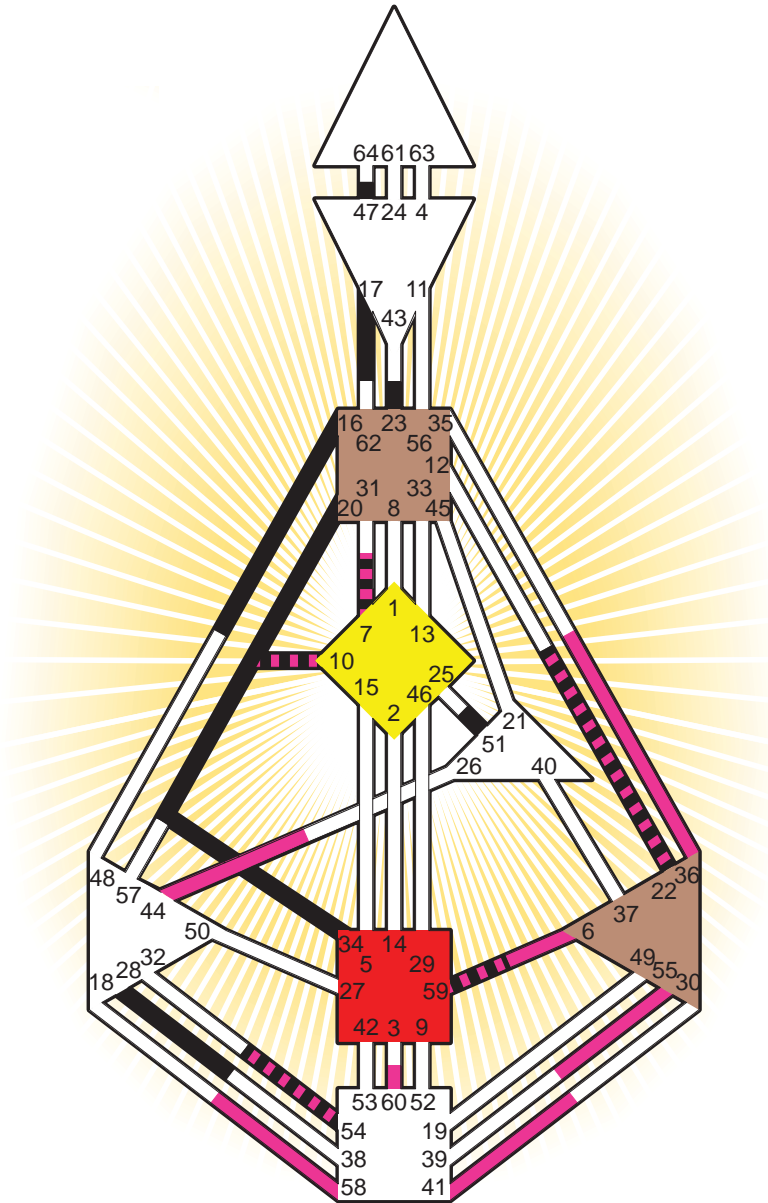

ZEN HUMAN DESIGN

INDIVIDUAL CHART

Jeffrey Dahmer

Personality

Milwaukee, WI
 21. May 1960
 16:34:00 CDT
 21:34:00 GMT

Design

22. February 1960
 10:09:26 GMT

Rodden Rating **AA**

Definition Type

- No Definition
- Single Definition
- Split Definition
- Triple Split Definition
- Quadruple Split Definition

Mode

- To Wait
- To Do

Defined Centers

- Throat
- Head
- Ji
- Heart
- Sacral
- Root

Awareness

- Mental (Ajna)
- Intuitive (Spleen)
- Emotional (Solar Plexus)

	☉	⊕	☾	♋	♌	♍	♎	♏	♐	♑	♒	♓	
Personality	<u>20.1</u>	<u>34.1</u>	51.6	47.6	22.6	16.1	23.4	17.5	<u>10.5</u>	54.4	7.5	28.6	<u>59.4</u>
Design	55.3	<u>59.3</u>	58.2	<u>6.3</u>	36.3	22.5	41.1	60.4	<u>10.1</u>	54.1	7.6	44.2	<u>59.6</u>