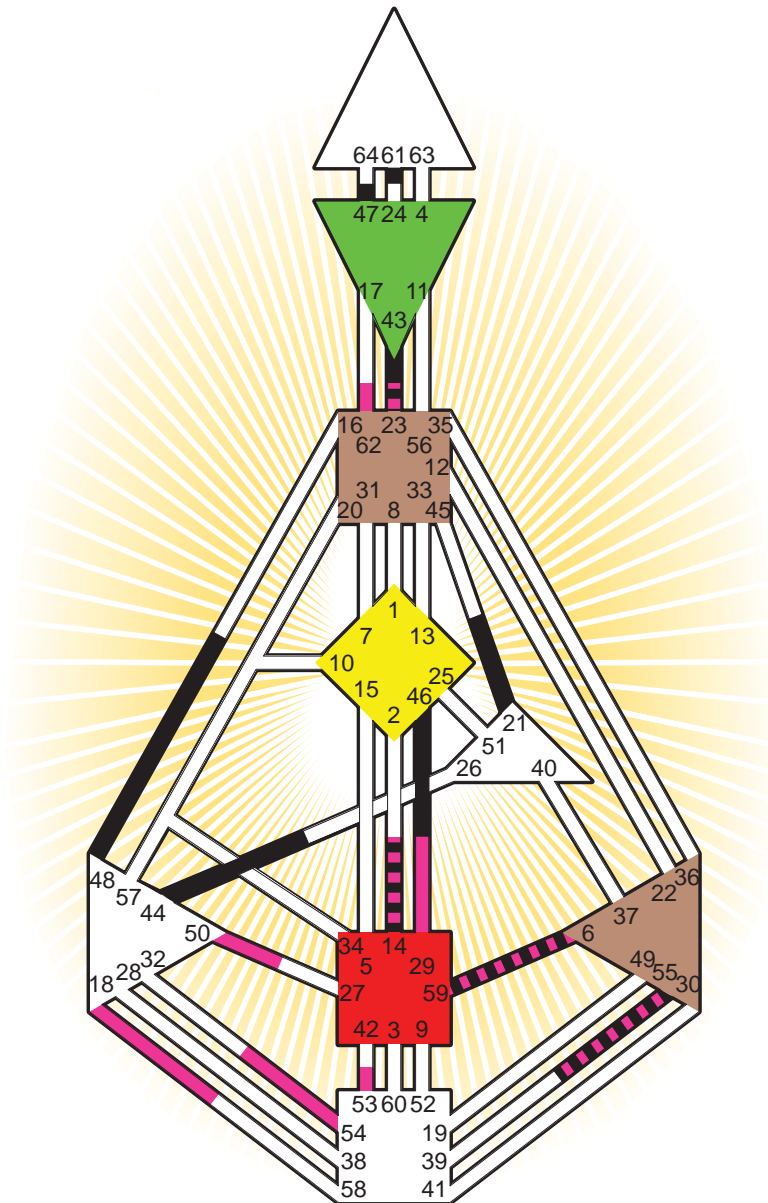

ZEN HUMAN DESIGN

INDIVIDUAL CHART

Matt Damon

Personality

Boston, MA
 8. October 1970
 15:22:00 EDT
 19:22:00 GMT

Design

9. July 1970
 17:56:04 GMT

Rodden Rating **AA**

Definition Type

- No Definition
- Single Definition
- Split Definition
- Triple Split Definition
- Quadruple Split Definition

Mode

- To Wait
- To Do

Defined Centers

- Throat
- Head
- Ji
- Heart
- Sacral
- Root

Awareness

- Mental (Ajna)
- Intuitive (Spleen)
- Emotional (Solar Plexus)

	☉	⊕	☾	♋	♌	♍	♎	♏	♐	♑	♒	♓	
Personality	48.6	21.6	61.3	55.2	59.2	46.4	43.5	47.6	44.3	23.3	48.1	14.5	6.6
Design	53.3	54.3	6.2	55.4	59.4	53.6	29.3	62.4	50.1	23.2	18.2	14.5	6.3