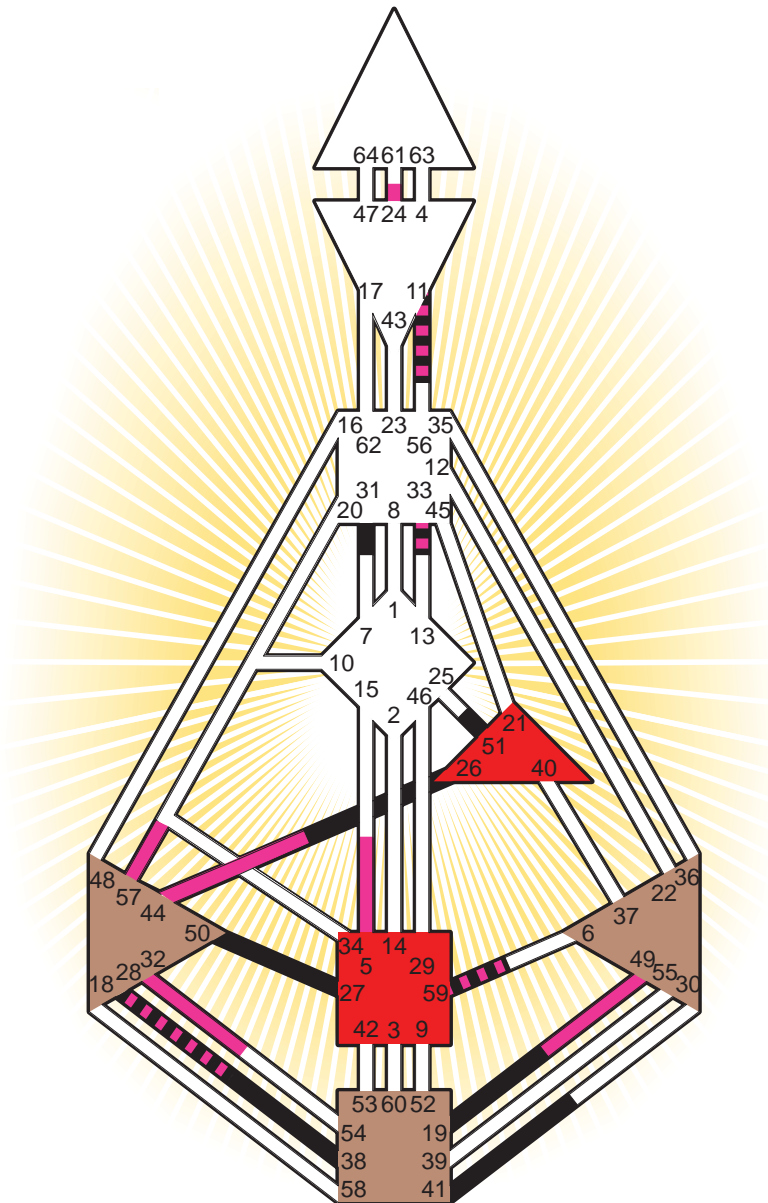

ZEN HUMAN DESIGN

INDIVIDUAL CHART

Ellen DeGeneres

Personality

Metairie, LA
 26. January 1958
 03:30:00 CST
 09:30:00 GMT

Design

31. October 1957
 15:07:34 GMT

Rodden Rating **C**

Definition Type

- No Definition
- Single Definition
- Split Definition
- Triple Split Definition
- Quadruple Split Definition

Mode

- To Wait
- To Do

Defined Centers

- Throat
- Head
- Ji
- Heart
- Sacral
- Root

Awareness

- Mental (Ajna)
- Intuitive (Spleen)
- Emotional (Solar Plexus)

	☉	⊕	☾	♈	♉	♊	♋	♌	♍	♎	♏	♐	♑
Personality	41.5	31.5	51.3	28.4	27.4	38.5	19.3	11.2	50.5	26.6	33.3	28.3	59.2
Design	44.1	24.1	49.3	44.4	24.4	44.6	11.2	32.5	57.3	5.2	33.5	28.1	59.3