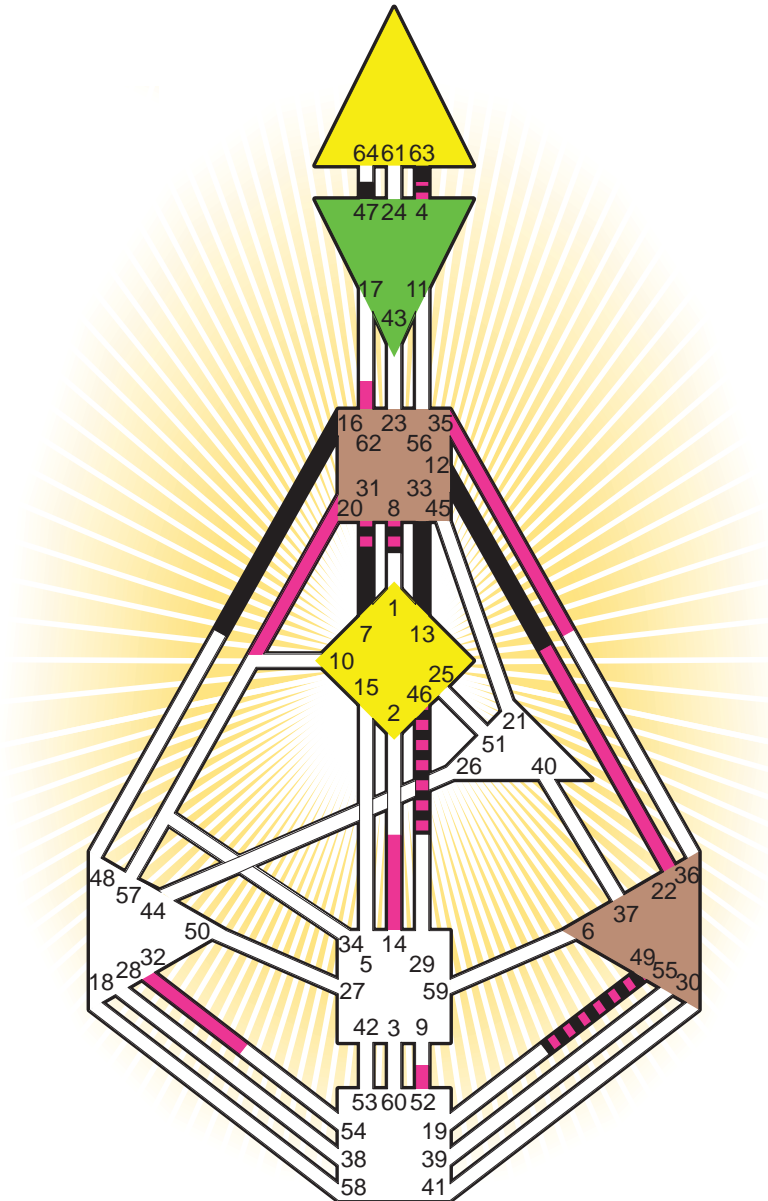

ZEN HUMAN DESIGN

INDIVIDUAL CHART

Robert De Niro

Personality

Brooklyn, NY
17. August 1943
03:00:00 EDT
07:00:00 GMT

Design

17. May 1943
06:57:03 GMT

Rodden Rating **A**

Definition Type

- ☐ No Definition
- ☐ Single Definition
- ☒ Split Definition
- ☐ Triple Split Definition
- ☐ Quadruple Split Definition

Mode

- ☐ To Wait
- ☒ To Do

Defined Centers

- ☒ Throat
- ☒ Head
- ☒ Ji
- ☐ Heart
- ☐ Sacral
- ☐ Root

Awareness

- ☒ Mental (Ajna)
- ☐ Intuitive (Spleen)
- ☐ Emotional (Solar Plexus)

	☉	⊕	☾	♋	♌	♍	♎	♏	♐	♑	♒	♓	
Personality	<u>4.5</u>	<u>49.5</u>	<u>63.4</u>	<u>7.3</u>	<u>13.3</u>	<u>47.2</u>	<u>47.4</u>	<u>8.2</u>	<u>33.3</u>	<u>12.2</u>	<u>16.3</u>	<u>46.3</u>	<u>31.6</u>
Design	<u>8.2</u>	<u>14.2</u>	<u>32.2</u>	<u>4.2</u>	<u>49.2</u>	<u>20.5</u>	<u>52.3</u>	<u>22.6</u>	<u>62.1</u>	<u>35.3</u>	<u>20.5</u>	<u>46.2</u>	<u>31.4</u>