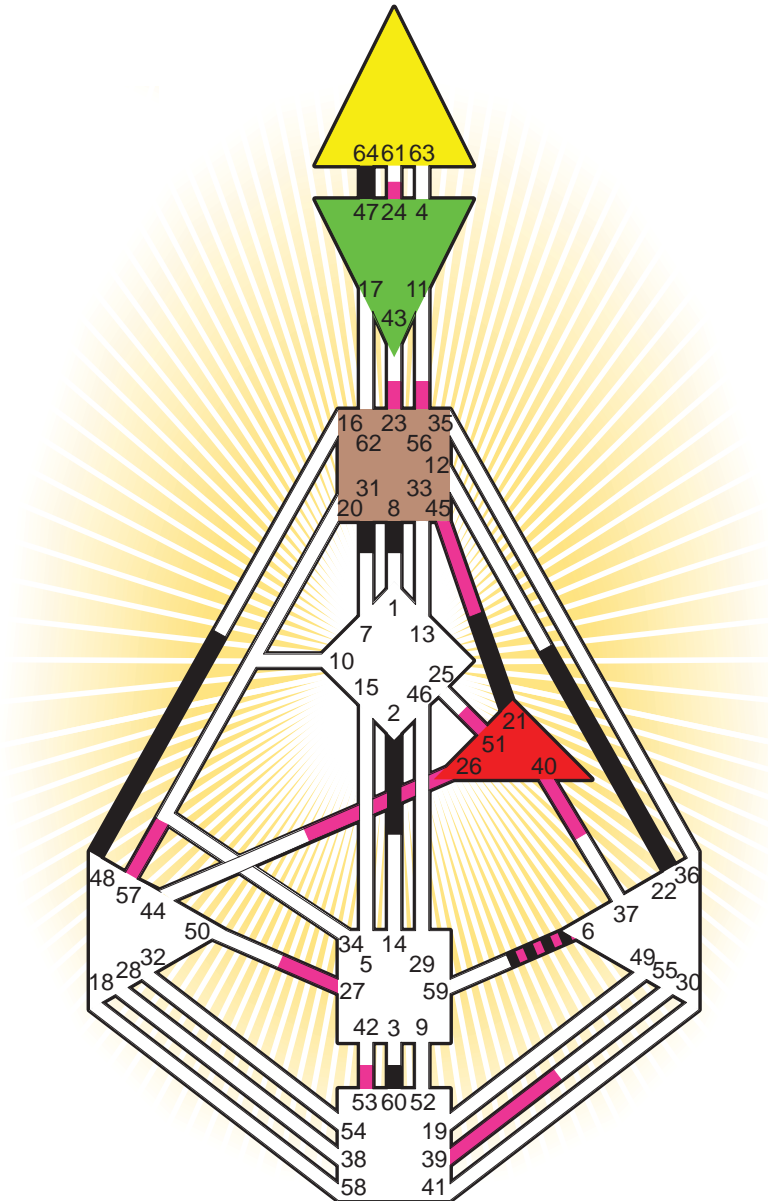

ZEN HUMAN DESIGN

INDIVIDUAL CHART

Brian De Palma

Personality

Newark, NJ
11. September 1940
18:58:00 EDT
22:58:00 GMT

Design

12. June 1940
04:02:11 GMT

Rodden Rating **AA**

Definition Type

- ☐ No Definition
- ☐ Single Definition
- ☒ Split Definition
- ☐ Triple Split Definition
- ☐ Quadruple Split Definition

Mode

- ☐ To Wait
- ☒ To Do

Defined Centers

- ☒ Throat
- ☒ Head
- ☐ Ji
- ☒ Heart
- ☐ Sacral
- ☐ Root

Awareness

- ☒ Mental (Ajna)
- ☐ Intuitive (Spleen)
- ☐ Emotional (Solar Plexus)

	☉	⊕	☾	♋	♌	♍	♎	♏	♐	♑	♒	♓	
Personality	47.3	22.3	60.1	48.2	21.2	6.4	31.2	64.4	2.3	2.2	8.2	6.3	31.2
Design	45.5	26.5	40.4	57.3	51.3	39.4	39.4	53.2	27.5	24.3	23.6	6.1	56.6