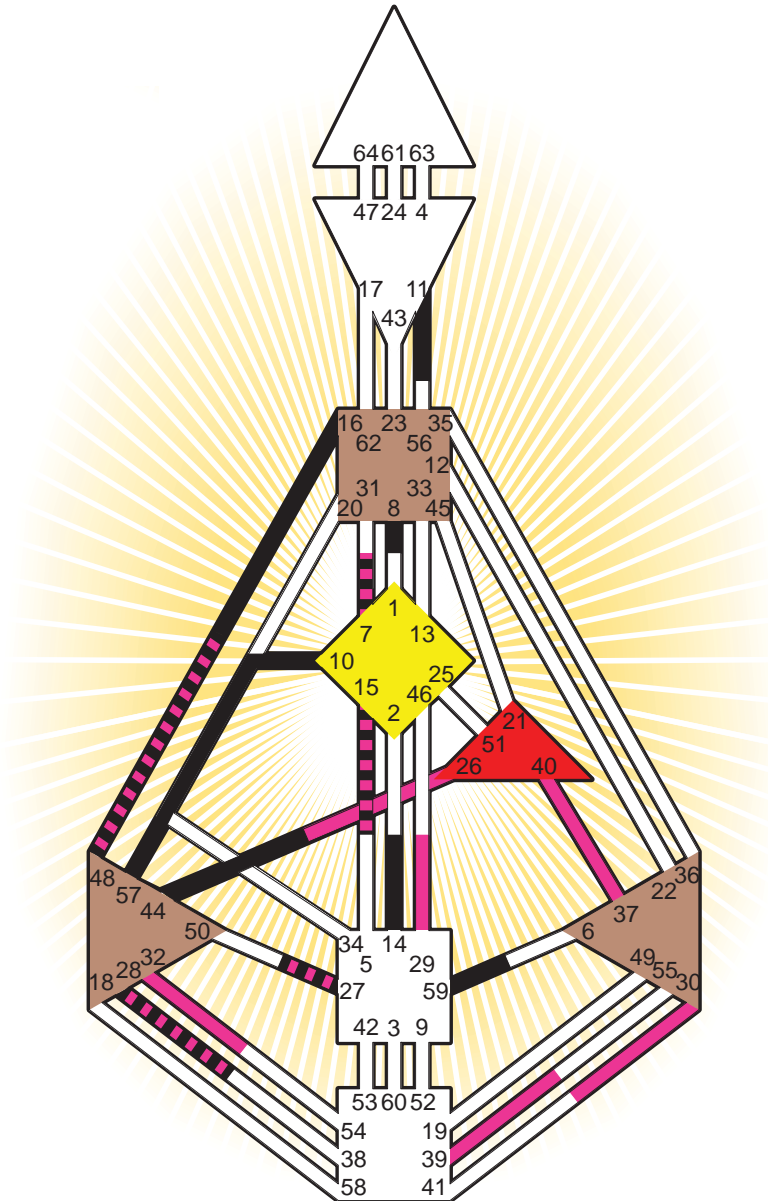

ZEN HUMAN DESIGN

INDIVIDUAL CHART

Howard Dean

Personality

Manhattan, NY
 17. November 1948
 19:21:00 EST
 00:21:00 GMT

Design

20. August 1948
 17:40:30 GMT

Rodden Rating **AA**

Definition Type

- No Definition
- Single Definition
- Split Definition
- Triple Split Definition
- Quadruple Split Definition

Mode

- To Wait
- To Do

Defined Centers

- Throat
- Head
- Ji
- Heart
- Sacral
- Root

Awareness

- Mental (Ajna)
- Intuitive (Spleen)
- Emotional (Solar Plexus)

	☉	⊕	☾	♋	♌	♍	♎	♏	♐	♑	♒	♓	
Personality	14.2	8.2	<u>16.6</u>	27.4	28.4	<u>44.5</u>	<u>57.6</u>	11.1	<u>10.3</u>	59.6	15.2	<u>48.6</u>	7.4
Design	29.4	30.4	<u>37.3</u>	27.6	28.6	<u>40.1</u>	39.4	32.1	<u>26.3</u>	29.2	15.2	<u>48.2</u>	7.2