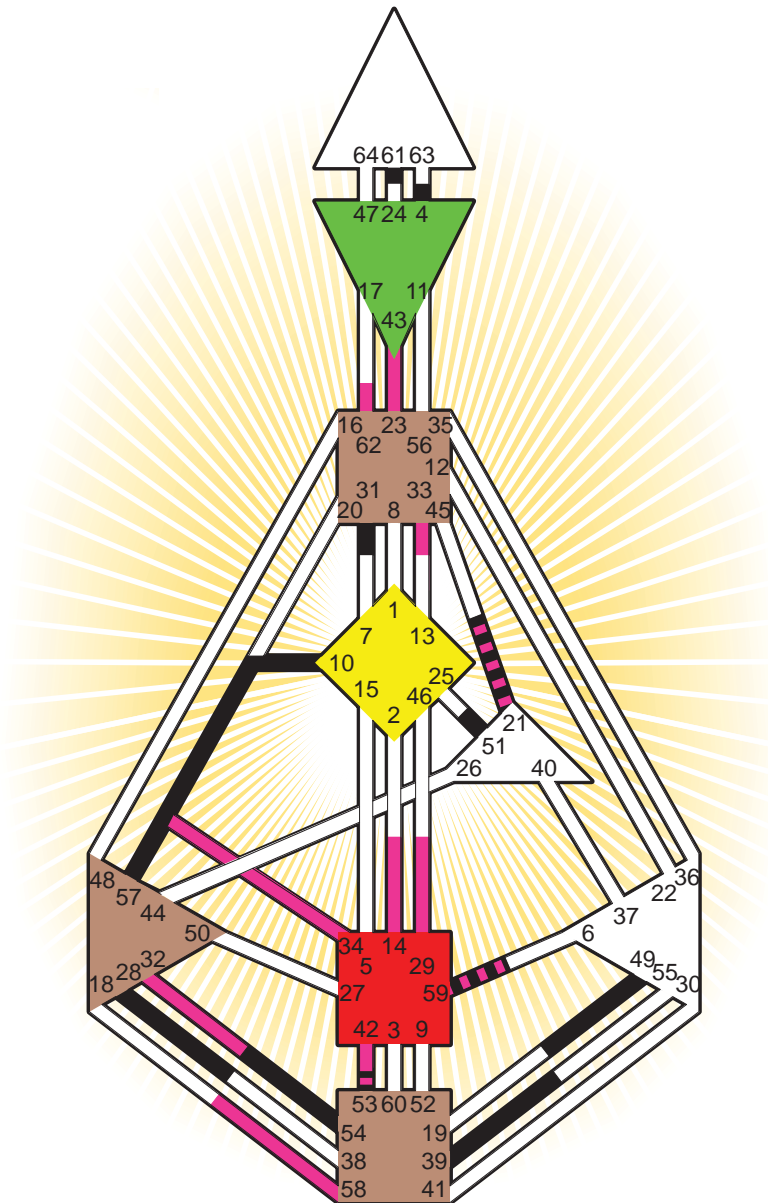

ZEN HUMAN DESIGN

INDIVIDUAL CHART

James Dean

Personality

Marion, IN
 8. February 1931
 09:00:00 CST
 15:00:00 GMT

Design

14. November 1930
 00:05:17 GMT

Rodden Rating **AA**

Definition Type

- No Definition
- Single Definition
- Split Definition
- Triple Split Definition
- Quadruple Split Definition

Mode

- To Wait
- To Do

Defined Centers

- Throat
- Head
- Ji
- Heart
- Sacral
- Root

Awareness

- Mental (Ajna)
- Intuitive (Spleen)
- Emotional (Solar Plexus)

	☉	⊕	☾	♈	♉	♊	♋	♌	♍	♎	♏	♐	♑
Personality	49.1	4.1	28.4	51.2	57.2	61.6	10.5	31.1	39.3	54.4	21.4	59.6	53.5
Design	43.3	23.3	29.3	42.3	32.3	14.1	34.5	33.3	53.6	58.5	21.3	59.6	62.1