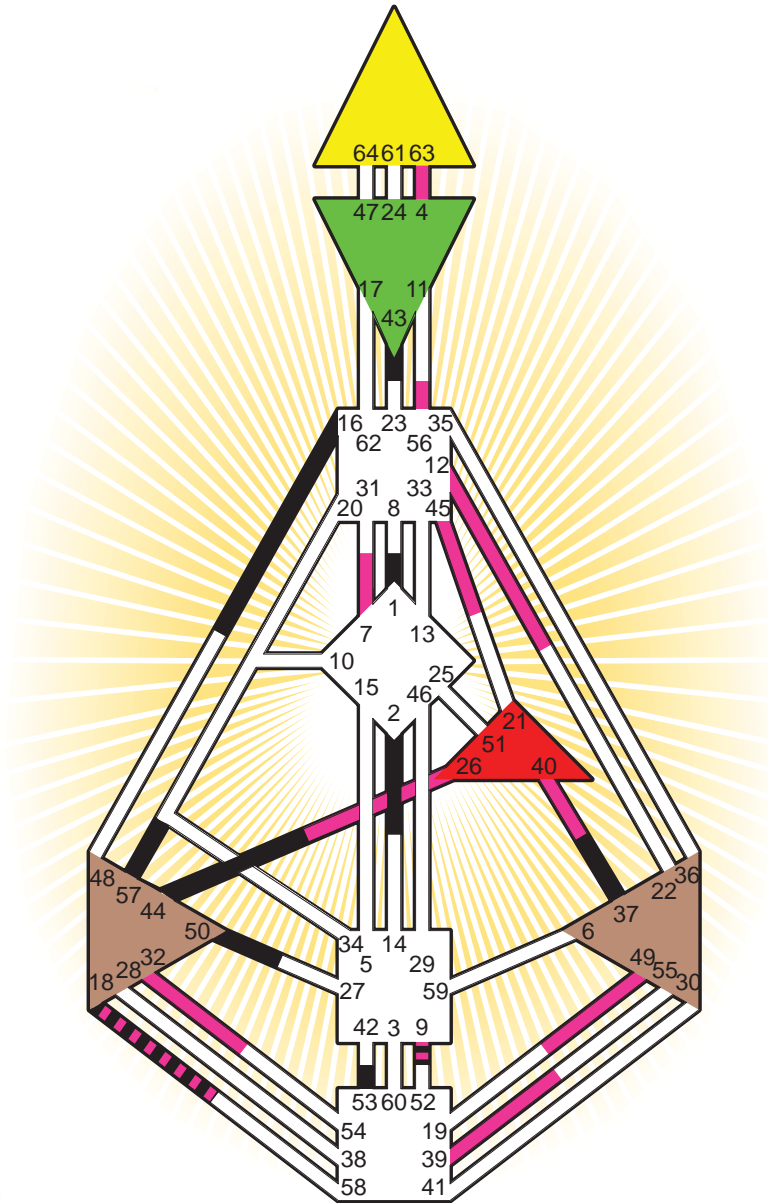

ZEN HUMAN DESIGN

INDIVIDUAL CHART

Leonardo Di Caprio

Personality

Los Angeles, CA
 11. November 1974
 02:47:00 PST
 10:47:00 GMT

Design

13. August 1974
 19:36:59 GMT

Rodden Rating **AA**

Definition Type

- No Definition
- Single Definition
- Split Definition
- Triple Split Definition
- Quadruple Split Definition

Mode

- To Wait
- To Do

Defined Centers

- Throat
- Ji
- Sacral
- Head
- Heart
- Root

Awareness

- Mental (Ajna)
- Intuitive (Spleen)
- Emotional (Solar Plexus)

	☉	⊕	☾	♋	♌	♍	♎	♏	♐	♑	♒	♓	
Personality	1.6	2.6	57.1	9.5	16.5	50.4	43.2	44.3	37.3	53.4	50.4	9.4	18.5
Design	4.2	49.2	12.3	26.1	45.1	7.4	56.3	40.6	63.5	39.5	32.4	9.2	18.2