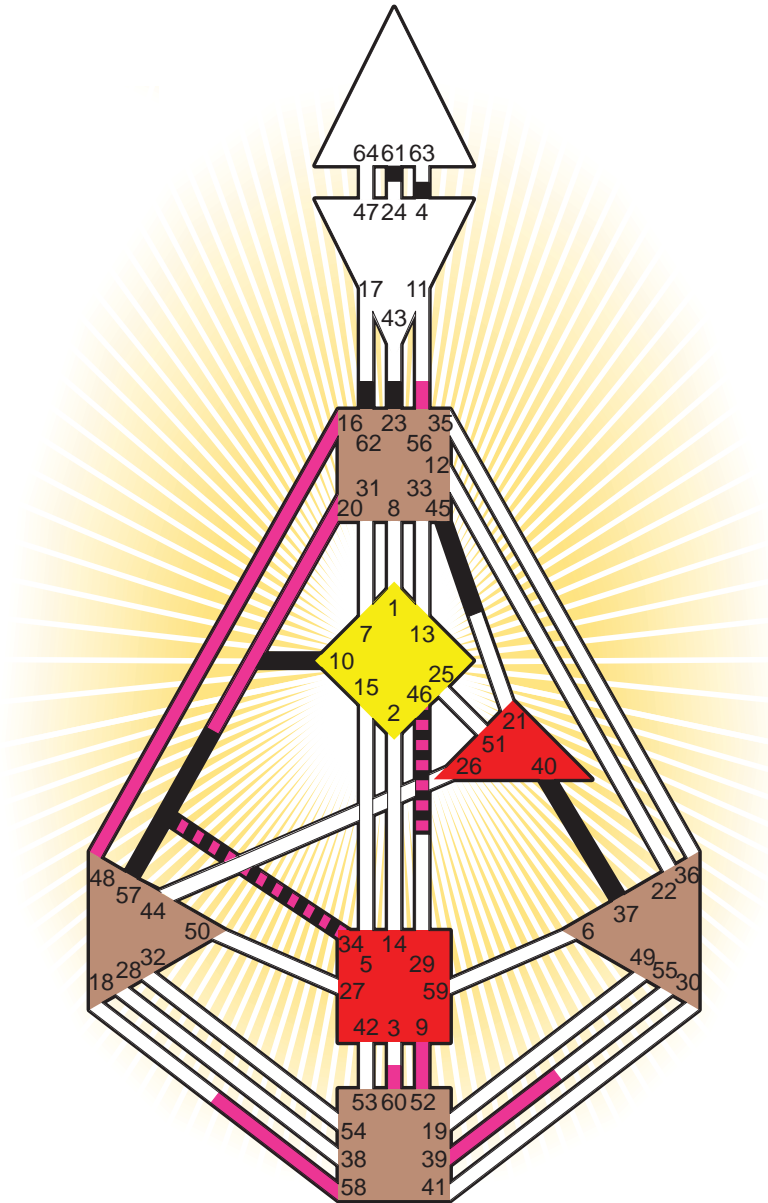

ZEN HUMAN DESIGN

INDIVIDUAL CHART

Cameron Diaz

Personality

San Diego, CA
 30. August 1972
 02:53:00 PDT
 09:53:00 GMT

Design

30. May 1972
 10:46:47 GMT

Rodden Rating **AA**

Definition Type

- No Definition
- Single Definition
- Split Definition
- Triple Split Definition
- Quadruple Split Definition

Mode

- To Wait
- To Do

Defined Centers

- Throat
- Head
- Ji
- Heart
- Sacral
- Root

Awareness

- Mental (Ajna)
- Intuitive (Spleen)
- Emotional (Solar Plexus)

	☉	⊕	☾	♋	♌	♍	♎	♏	♐	♑	♒	♓	
Personality	<u>40.2</u>	<u>37.2</u>	<u>23.4</u>	<u>61.5</u>	<u>62.5</u>	<u>4.2</u>	<u>62.1</u>	<u>40.5</u>	<u>10.1</u>	<u>45.3</u>	<u>57.2</u>	<u>34.3</u>	<u>46.3</u>
Design	<u>16.4</u>	<u>9.4</u>	<u>58.1</u>	<u>60.1</u>	<u>56.1</u>	<u>20.3</u>	<u>52.1</u>	<u>39.3</u>	<u>58.3</u>	<u>16.5</u>	<u>48.6</u>	<u>34.4</u>	<u>46.2</u>