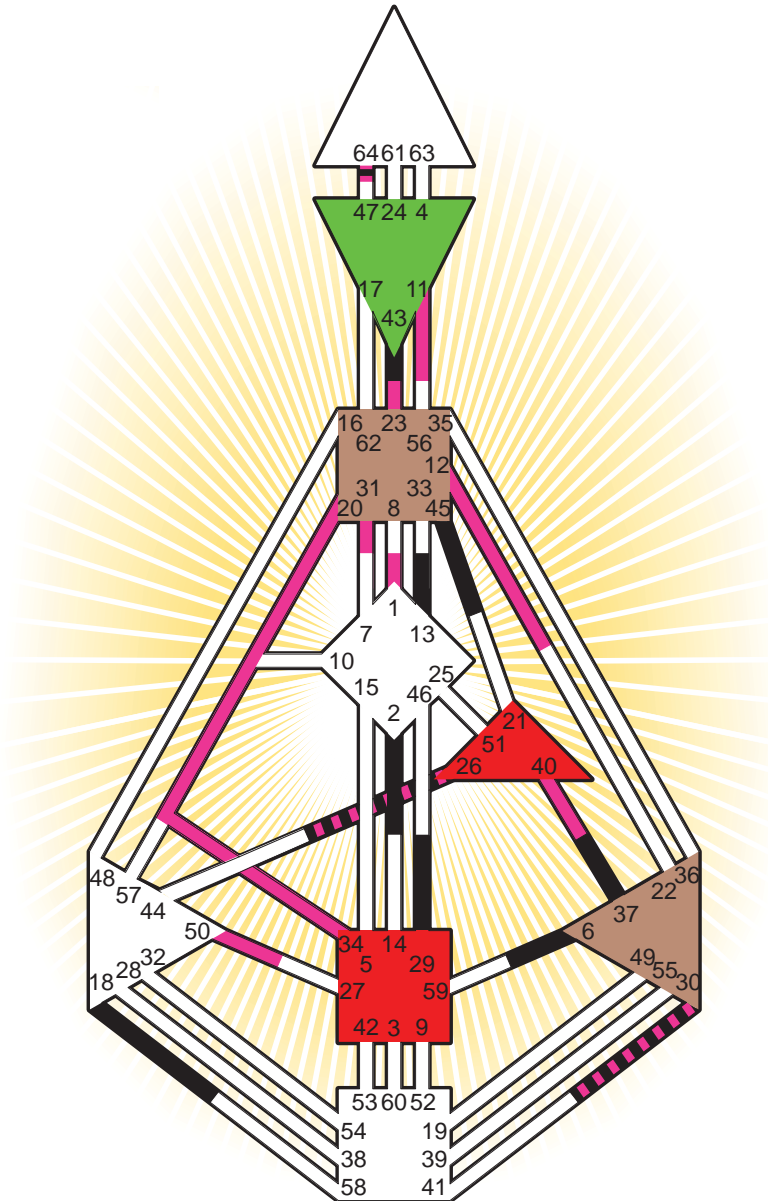

ZEN HUMAN DESIGN

INDIVIDUAL CHART

Dr. Dre

Personality

Los Angeles, CA
 18. February 1965
 10:56:00 PST
 18:56:00 GMT

Design

24. November 1964
 04:16:42 GMT

Rodden Rating **AA**

Definition Type

- No Definition
- Single Definition
- Split Definition
- Triple Split Definition
- Quadruple Split Definition

Mode

- To Wait
- To Do

Defined Centers

- Throat
- Head
- Ji
- Heart
- Sacral
- Root

Awareness

- Mental (Ajna)
- Intuitive (Spleen)
- Emotional (Solar Plexus)

	☉	⊕	☾	♈	♉	♊	♋	♌	♍	♎	♏	♐	♑
Personality	30.6	29.6	18.4	45.4	26.4	30.2	13.4	6.3	2.6	37.1	64.3	43.2	64.5
Design	34.2	20.2	31.3	12.1	11.1	26.6	50.3	40.4	23.1	30.5	64.4	1.6	64.6