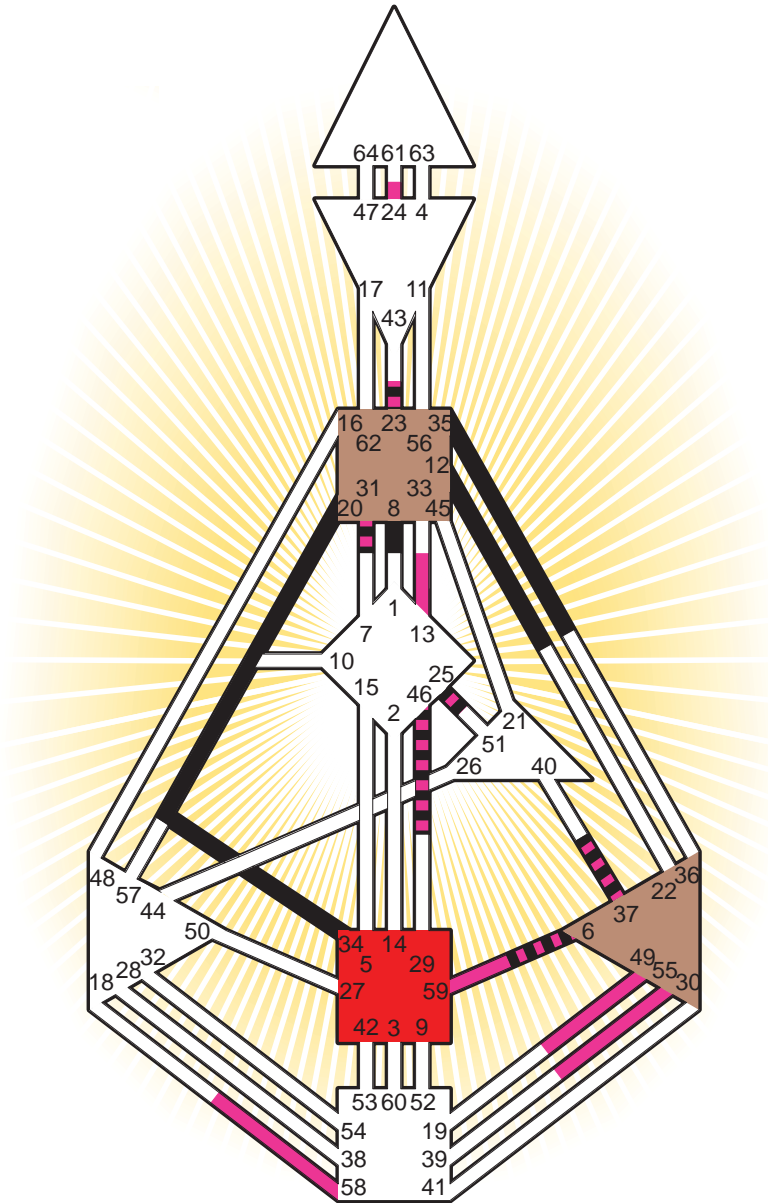

ZEN HUMAN DESIGN

INDIVIDUAL CHART

Bob Dylan

Personality

Duluth, MN
 24. May 1941
 21:05:00 CST
 03:05:00 GMT

Design

24. February 1941
 12:18:20 GMT

Rodden Rating **AA**

Definition Type

- No Definition
- Single Definition
- Split Definition
- Triple Split Definition
- Quadruple Split Definition

Mode

- To Wait
- To Do

Defined Centers

- Throat
- Head
- Ji
- Heart
- Sacral
- Root

Awareness

- Mental (Ajna)
- Intuitive (Spleen)
- Emotional (Solar Plexus)

	☉	⊕	☾	♋	♌	♍	♎	♏	♐	♑	♒	♓	
Personality	<u>20.4</u>	<u>34.4</u>	23.3	46.2	25.2	12.1	35.2	37.1	8.6	23.2	8.3	<u>6.3</u>	31.1
Design	55.6	<u>59.6</u>	13.4	46.4	25.4	37.5	49.4	58.1	24.4	24.3	23.4	<u>6.5</u>	31.1