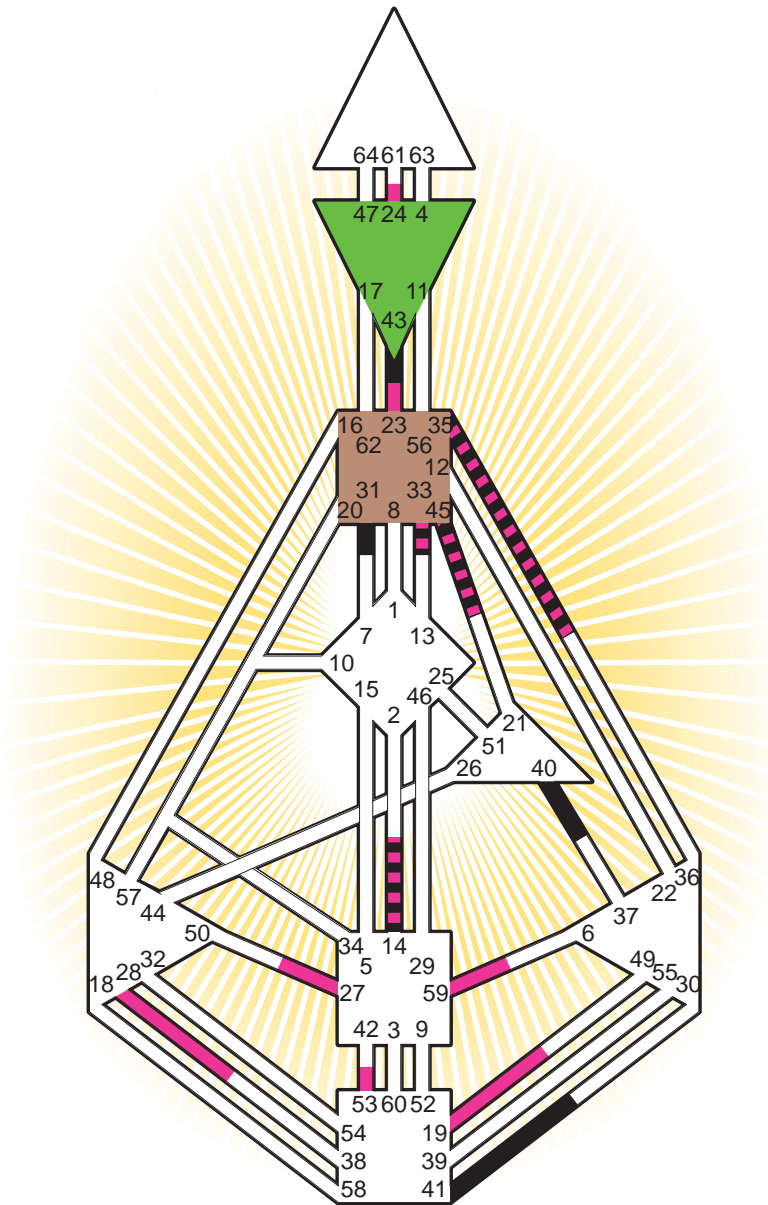

ZEN HUMAN DESIGN

INDIVIDUAL CHART

Amelia Earhart

Personality

Atchison, KS
 24. July 1897
 23:30:00 CST
 05:30:00 GMT

Design

24. April 1897
 10:26:22 GMT

Rodden Rating **A**

Definition Type

- No Definition
- Single Definition
- Split Definition
- Triple Split Definition
- Quadruple Split Definition

Mode

- To Wait
- To Do

Defined Centers

- Throat
- Head
- Ji
- Heart
- Sacral
- Root

Awareness

- Mental (Ajna)
- Intuitive (Spleen)
- Emotional (Solar Plexus)

	☉	⊕	☾	♋	♌	♍	♎	♏	♐	♑	♒	♓	
Personality	31.1	41.1	35.1	41.5	31.5	33.6	45.1	40.5	40.5	<u>43.6</u>	14.1	45.5	35.4
Design	27.3	28.3	19.4	19.5	33.5	<u>23.6</u>	24.4	53.2	59.1	14.5	14.4	45.2	35.2